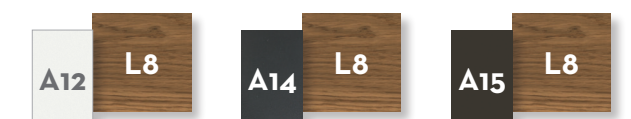

Width	Depth	Height
60	60	44

COFFEE TABLE 120X60 / CODE: COTTTC60

Width	Depth	Height
120	60	34

COFFEE TABLE 120X120 / CODE: COTTTC120

Width	Depth	Height
120	120	34

SOFA / CODE: COTDIV

Width	Depth	Height	H. armrest	H. seat	H. cushion
150	87	89	57	46	7