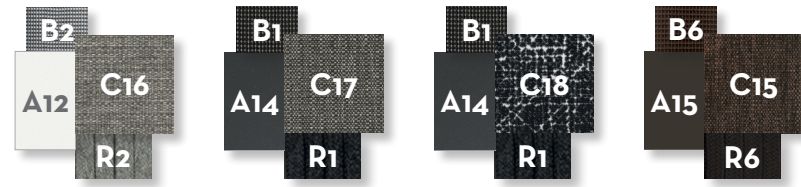

LOUNGE ARMCHAIR / CODE: COTPLON

Width	Depth	Height	H. armrest	H. seat	H. cushion
76	87	104	57	46	7