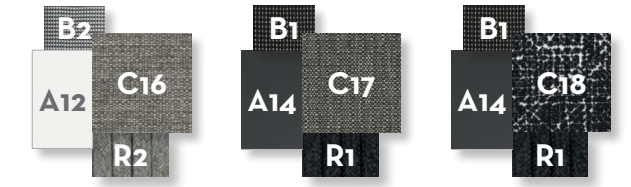

twill black

twill yellow

light grey

black abstract

white

SOFA LUXURY 3 SEATER / CODE: COTDIVLUX3

Width	Depth	Height	H. armrest	H. seat	H. cushion
310	100	73	57	40	19

SOFA LUXURY 2 SEATER / CODE: COTDIVLUX2

Width	Depth	Height	H. armrest	H. seat	H. cushion
210	100	73	57	40	19

LIVING ARMCHAIR LUXURY / CODE: COTPLLUX

Width	Depth	Height	H. armrest	H. seat	H. cushion
100	100	73	57	40	19

SIDE TABLE 60X60 / CODE: COTTL