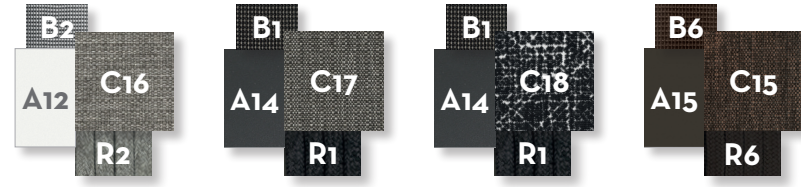

LIVING ARMCHAIR / CODE: COTPL

Width	Depth	Height	H. armrest	H. seat	H. cushion
76	87	89	57	46	7

LOUNGE ARMCHAIR / CODE: COTPLON

Width	Depth	Height	H. armrest	H. seat	H. cushion
76	87	104	57	46	7

POUF / CODE: COTPUF

Width	Depth	Height	H. cushion
76	76	46	7

SUNBED / CODE: COTLET

Width	Depth	Height	H. cushion
78	198	39	7

DINING ARMCHAIR / CODE: COTPP

Width	Depth	Height	H. armrest	H. seat	H. cushion
60	69	84	65	46	7

DINING TABLE 240x110 / CODE: COTTP