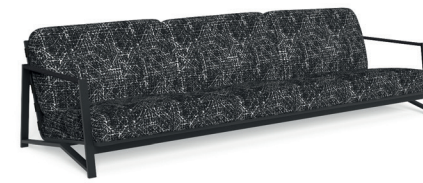

Syntetic rope

dark grey

light grey

mokka

iroko colour

Accoya wood table top

Pillows fabric 90x65 60x40 45x25 (optional)

outcross olive

twill black

twill yellow

light grey

black abstract

white

SOFA LUXURY 3 SEATER / CODE: COTDIVLUX3

Width	Depth	Height	H. armrest	H. seat	H. cushion
310	100	73	57	40	19

SOFA LUXURY 2 SEATER / CODE: COTDIVLUX2

Width	Depth	Height	H. armrest	H. seat	H. cushion
210	100	73	57	40	19

LIVING ARMCHAIR LUXURY / CODE: COTPLLUX

Width	Depth	Height	H. armrest	H. seat	H. cushion
100	100	73	57	40	19

SIDE TABLE 60X60 / CODE: COTTL