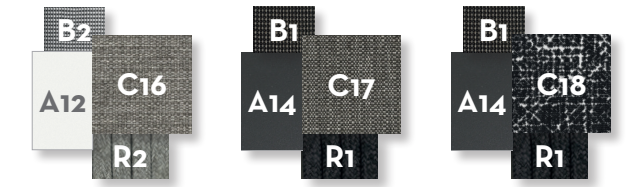

Width	Depth	Height	H. cushion
76	76	46	7

SUNBED / CODE: COTLET

Width	Depth	Height	H. cushion
78	198	39	7

DINING ARMCHAIR / CODE: COTPP

Width	Depth	Height	H. armrest	H. seat	H. cushion
60	69	84	65	46	7

DINING TABLE 240x110 / CODE: COTTP