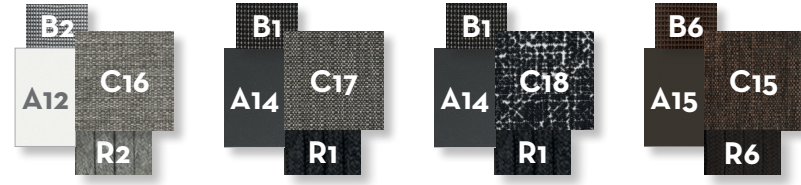

twill black

twill yellow

light grey

black abstract

white

SOFA LUXURY 3 SEATER / CODE: COTDIVLUX3

Width	Depth	Height	H. armrest	H. seat	H. cushion
310	100	73	57	40	19

SOFA LUXURY 2 SEATER / CODE: COTDIVLUX2

Width	Depth	Height
60	60	44

COFFEE TABLE 120X60 / CODE: COTTTC60

Width	Depth	Height
120	60	34

COFFEE TABLE 120X120 / CODE: COTTTC120

Width	Depth	Height
120	120	34

SOFA / CODE: COTDIV

Width	Depth	Height	H. armrest	H. seat	H. cushion
150	87	89	57	46	7