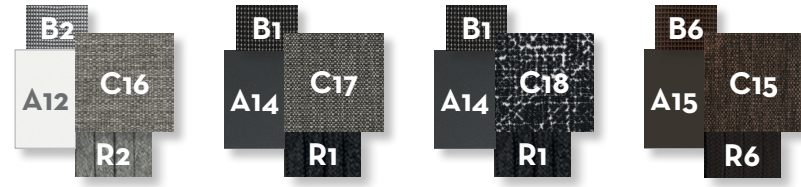

LIVING ARMCHAIR / CODE: COTPL

Width	Depth	Height	H. armrest	H. seat	H. cushion
76	87	89	57	46	7

LOUNGE ARMCHAIR / CODE: COTPLON

Width	Depth	Height	H. armrest	H. seat	H. cushion
76	87	104	57	46	7

POUF / CODE: COTPUF

Width	Depth	Height	H. cushion
76	76	46	7

SUNBED / CODE: COTLET

Width	Depth	Height	H. cushion
78	198	39	7

DINING ARMCHAIR / CODE: COTPP

Width	Depth	Height	H. armrest	H. seat	H. cushion
60	69	84	65	46	7

DINING TABLE 240x110 / CODE: COTTP