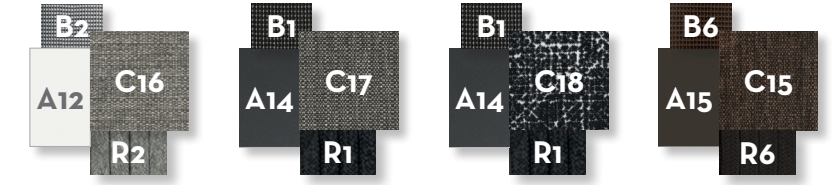

LIVING ARMCHAIR / CODE: COTPL

Width	Depth	Height	H. armrest	H. seat	H. cushion
76	87	89	57	46	7

LOUNGE ARMCHAIR / CODE: COTPLON

Width	Depth	Height	H. armrest	H. seat	H. cushion
76	87	104	57	46	7

POUF / CODE: COTPUF

Width	Depth	Height	H. cushion
76	76	46	7

SUNBED / CODE: COTLET

Width	Depth	Height	H. cushion
78	198	39	7

DINING ARMCHAIR / CODE: COTPP

Width	Depth	Height	H. armrest	H. seat	H. cushion
60	69	84	65	46	7

DINING TABLE 240x110 / CODE: COTTP