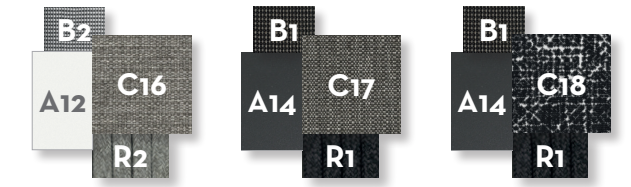

twill black

twill yellow

light grey

black abstract

white

SOFA LUXURY 3 SEATER / CODE: COTDIVLUX3

Width	Depth	Height	H. armrest	H. seat	H. cushion
310	100	73	57	40	19

SOFA LUXURY 2 SEATER / CODE: COTDIVLUX2

Width	Depth	Height	H. armrest	H. seat	H. cushion
210	100	73	57	40	19

LIVING ARMCHAIR LUXURY / CODE: COTPLLUX

Width	Depth	Height	H. armrest	H. seat	H. cushion
100	100	73	57	40	19

SIDE TABLE 60X60 / CODE: COTTL