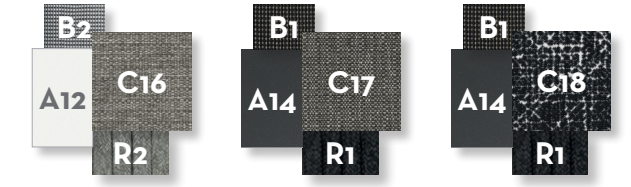

twill black

twill yellow

light grey

black abstract

white

SOFA LUXURY 3 SEATER / CODE: COTDIVLUX3

Width	Depth	Height	H. armrest	H. seat	H. cushion
310	100	73	57	40	19

SOFA LUXURY 2 SEATER / CODE: COTDIVLUX2

Width	Depth	Height	H. armrest	H. seat	H. cushion
210	100	73	57	40	19

LIVING ARMCHAIR LUXURY / CODE: COTPLLUX

Width	Depth	Height	H. armrest	H. seat	H. cushion
100	100	73	57	40	19

SIDE TABLE 60X60 / CODE: COTTL