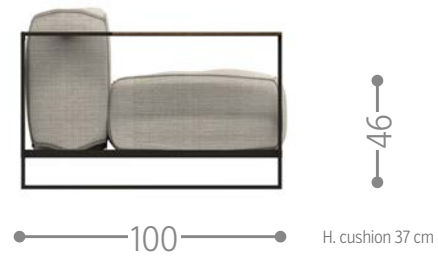

ALABAMA ALU SOFA / CODE: ALAALUDIV

Finishing

ALABAMA ALU LIVING ARMCHAIR / CODE: ALAALUPL

Finishing

ARGO SOFA LOVE SEAT / CODE: AGODIVLOV

Finishing

ARGO LIVING ARMCHAIR / CODE: AGOPL

Finishing