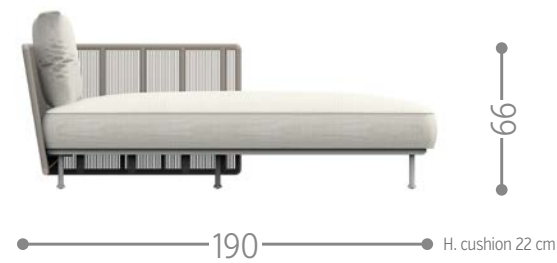

CORAL SOFA LONGUE SX / CODE: CORLONSX