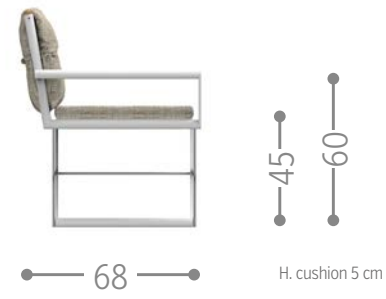

Finishing

COTTAGE LOUNGE ARMCHAIR / CODE: COTPLON

Finishing

COTTAGE LIVING ARMCHAIR / CODE: COTPL

Finishing

DOMINO DIRECTOR LOUNGE CHAIR / CODE: DOMPLON

Finishing

white-mélange beige graphite-grey