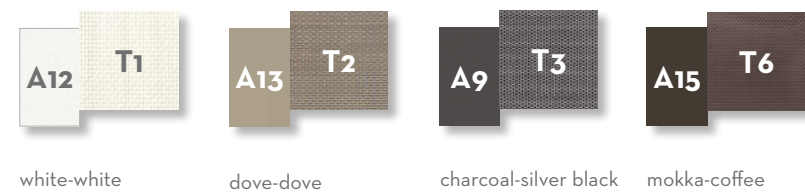

STEP LIVING ARMCHAIR / CODE: STPPL

Finishing

TOUCH LIVING SOFA / CODE: TUCDIV

Finishing

TOUCH LIVING ARMCHAIR / CODE: TUCPL

Finishing