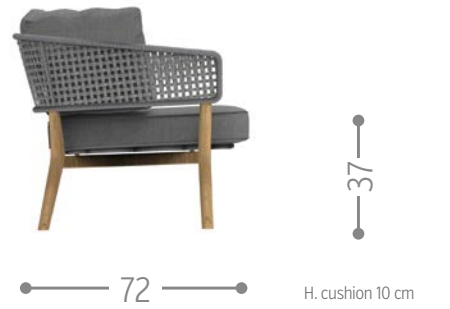

Finishing .....

A12 **C19** **R7**   **A14** **C17** **R8**
white-light grey   graphite-dark grey

MOON TEAK LIVING ARMCHAIR / CODE: MONTEKPL

Finishing .....

L9 **C12** **R12**
naturale teak-grey

MOON ALU SOFA / CODE: MONALUDIV

Finishing .....

A12 **C19** **R7**   **A14** **C17** **R8**
white-light grey   graphite-dark grey

MOON TEAK SOFA / CODE: MONTEKDIV

Finishing .....

L9 **C12** **R12**
naturale teak-grey