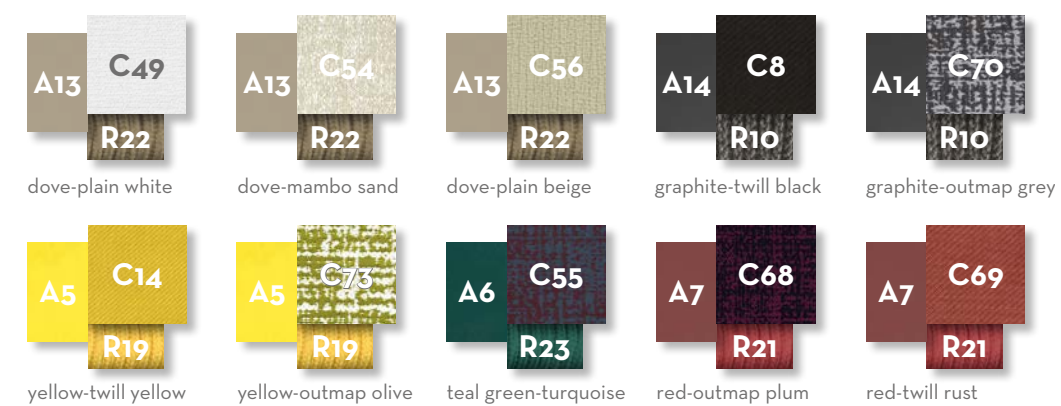

Finishing

warm grey | dove | antique green | ocher

OCEAN SOFA XL / CODE: OCXL

KG 35,0 | unit 1 1,51 mc | ☁️ | 🔧 | 📦

Finishing

warm grey | dove | antique green | ocher

OCEAN SOFA CX / CODE: OCCX

KG 14,0 | unit 1 0,70 mc | ☁️ | 🔧 | 📦

Finishing

warm grey | dove | antique green | ocher

OCEAN 65X65 / CODE: OCPUF65

KG 5,0 | unit 1 0,22 mc | ☁️ | 🔧 | 📦

Finishing

warm grey | dove | antique green | ocher

OCEAN POUF 120X95 / CODE: OCPUF120

Finishing

OCEAN SOFA CX / CODE: OCCX

Finishing

PANAMA SOFA LOVE SEAT / CODE: PANLOV

Finishing

PANAMA LIVING ARMCHAIR / CODE: PANPL

Finishing

PANAMA LOUNGE SOFA / CODE: PANDIVLON

Finishing