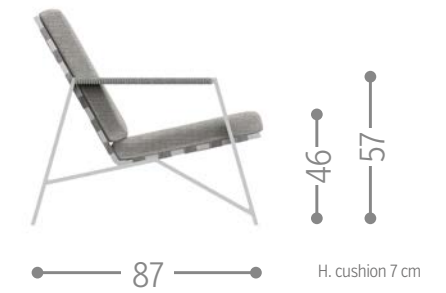

Finishing

CORAL SOFA LONGUE SX / CODE: CORLONSX

Finishing

CORAL LOUNGE ARMCHAIR / CODE: CORPLON

Finishing

CORAL OTTOMAN / CODE: COROTT

Finishing

COTTAGE SOFA / CODE: COTDIV