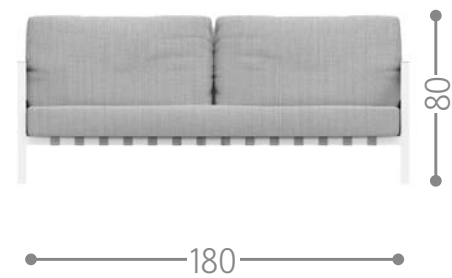

ALABAMA ALU SOFA / CODE: ALAALUDIV

Finishing

ALABAMA ALU LIVING ARMCHAIR / CODE: ALAALUPL

Finishing

ARGO SOFA LOVE SEAT / CODE: AGODIVLOV

Finishing

ARGO LIVING ARMCHAIR / CODE: AGOPL

Finishing