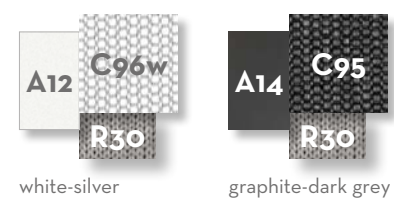

SLAM SOFA CX / CODE: SLACX

Finishing

SLAM SOFA DX / CODE: SLADX

Finishing

SLAM SOFA CORNER / CODE: SLAANG

Finishing

SLAM SOFA LOUNGE DX / CODE: SLALONDX

Finishing