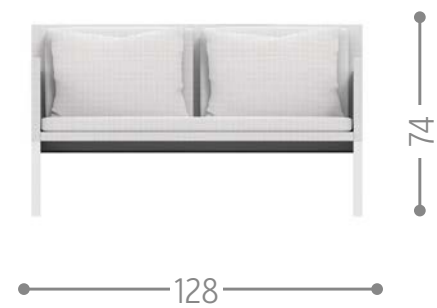

SLAM SOFA LOUNGE SX / CODE: SLALONSX

Finishing

SLAM SOFA POUF / CODE: SLAPUF

Finishing

STEP SOFA / CODE: STPDIV

Finishing

STEP LIVING ARMCHAIR / CODE: STPPL

Finishing