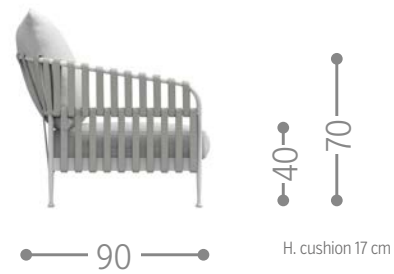

FRAME SOFA 3 SEATER / CODE: FMEDIV3