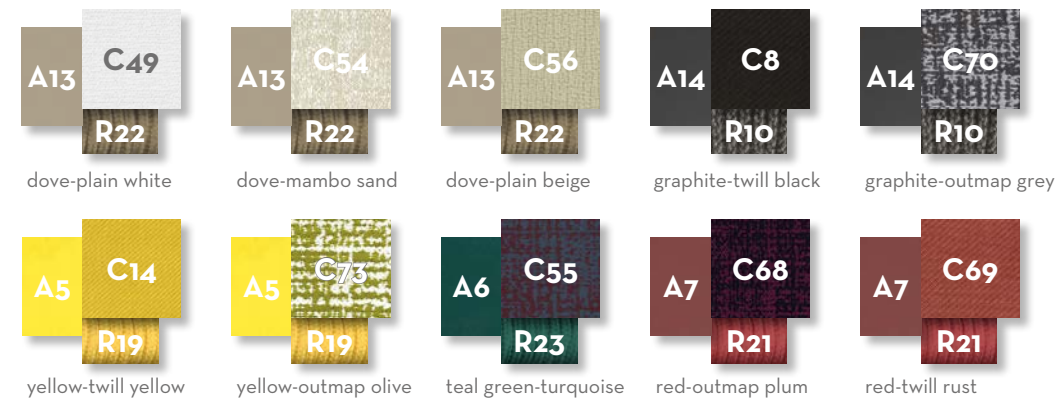

Finishing

warm grey | dove | antique green | ocher

OCEAN SOFA XL / CODE: OCXL

KG 35,0 | unit 1 1,51 mc | ☁️ | 🔧 | 📦

Finishing

warm grey | dove | antique green | ocher

OCEAN SOFA CX / CODE: OCCX

KG 14,0 | unit 1 0,70 mc | ☁️ | 🔧 | 📦

Finishing

warm grey | dove | antique green | ocher

OCEAN 65X65 / CODE: OCPUF65

KG 5,0 | unit 1 0,22 mc | ☁️ | 🔧 | 📦

Finishing

warm grey | dove | antique green | ocher

OCEAN POUF 120X95 / CODE: OCPUF120

Finishing

OCEAN SOFA CX / CODE: OCCX

Finishing

PANAMA SOFA LOVE SEAT / CODE: PANLOV

Finishing

PANAMA LIVING ARMCHAIR / CODE: PANPL

Finishing

PANAMA LOUNGE SOFA / CODE: PANDIVLON

Finishing