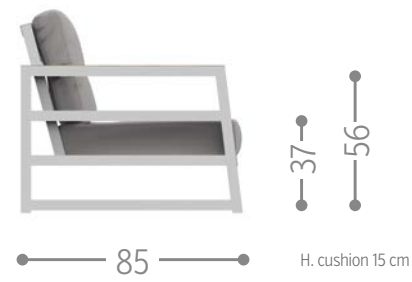

ALABAMA ALU SOFA DX / CODE: ALAALUDX

Finishing

ALABAMA ALU SOFA CX / CODE: ALAALUCX

Finishing

ALABAMA ALU SOFA SX / CODE: ALAALUSX

Finishing

ALABAMA ALU SOFA CORNER / CODE: ALAALUANG

Finishing