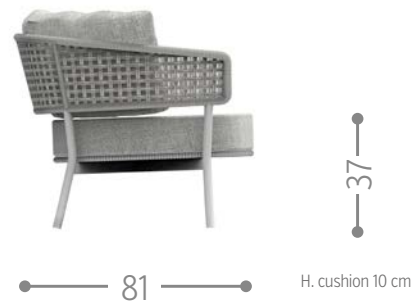

Finishing .....

A12 **C19** **R7**   **A14** **C17** **R8**
white-light grey   graphite-dark grey

MOON TEAK LIVING ARMCHAIR / CODE: MONTEKPL

Finishing .....

L9 **C12** **R12**
naturale teak-grey

MOON ALU SOFA / CODE: MONALUDIV

Finishing .....

A12 **C19** **R7**   **A14** **C17** **R8**
white-light grey   graphite-dark grey

MOON TEAK SOFA / CODE: MONTEKDIV

Finishing .....

L9 **C12** **R12**
naturale teak-grey