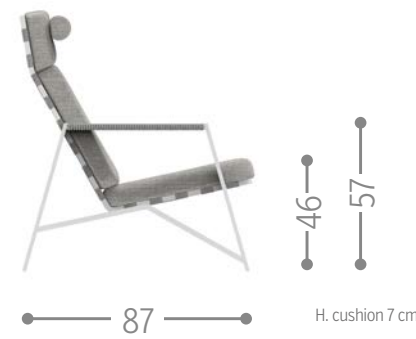

COTTAGE LOUNGE ARMCHAIR / CODE: COTPLON