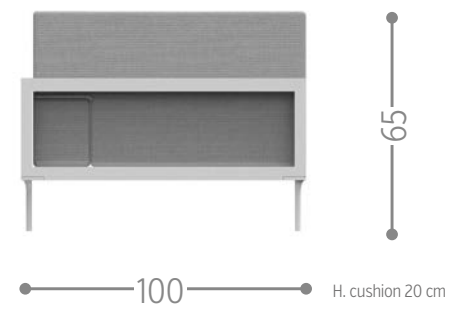

CLEO ALU SOFA CORNER / CODE: CLEALUANG

Finishing

CLEO ALU SOFA CX / CODE: CLEALUCX

Finishing

CLEO ALU LIVING ARMCHAIR / CODE: CLEALUPL

KG 22,0 | unit 1 0.70 mc | ☀️ | 🔩 | 🛠️

Finishing

white-light grey | graphite-dark grey