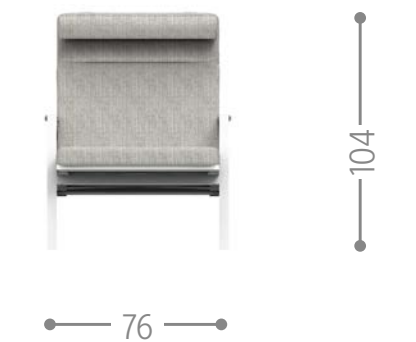

CORAL OTTOMAN / CODE: COROTT

Finishing

COTTAGE SOFA / CODE: COTDIV

Finishing

COTTAGE LOUNGE ARMCHAIR / CODE: COTPLON

Finishing

COTTAGE LIVING ARMCHAIR / CODE: COTPL

Finishing