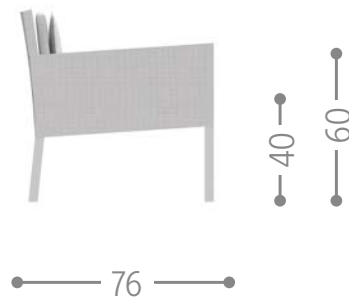

SLAM SOFA LOUNGE SX / CODE: SLALONSX

Finishing

SLAM SOFA POUF / CODE: SLAPUF

Finishing

STEP SOFA / CODE: STPDIV

Finishing

STEP LIVING ARMCHAIR / CODE: STPPL

Finishing