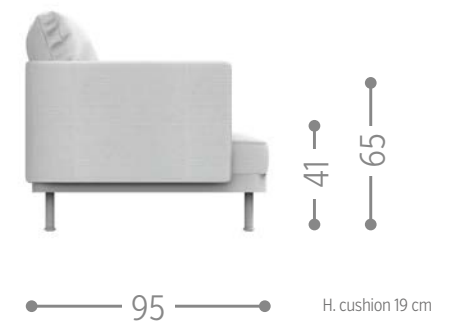

RIVIERA DIRECTOR LOUNGE CHAIR / CODE: RIVPLON

Finishing

RIVIERA OTTOMAN / CODE: RIVOTT

Finishing

SLAM SOFA / CODE: SLADIV

Finishing

SLAM SOFA SX / CODE: SLASX

Finishing