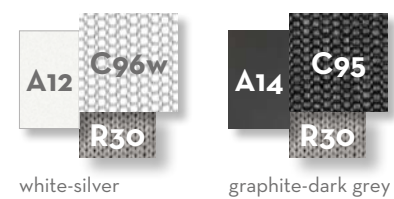

Finishing .....