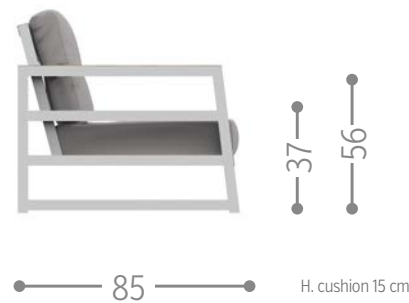

ALABAMA ALU LIVING ARMCHAIR / CODE: ALAALUPL