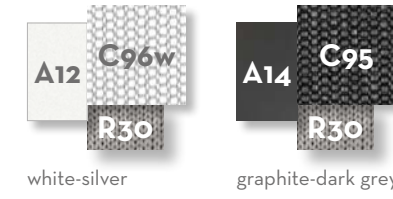

SLAM SOFA CX / CODE: SLACX

Finishing

SLAM SOFA DX / CODE: SLADX

Finishing

SLAM SOFA CORNER / CODE: SLAANG

Finishing

SLAM SOFA LOUNGE DX / CODE: SLALONDX

Finishing