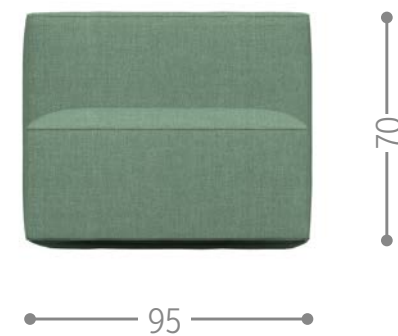

OCEAN SOFA CORNER / CODE: OCANG

KG 20,0 | unit 1 0,70 mc | ☁️ | 🔧 | 📦

Finishing

warm grey | dove | antique green | ocher

OCEAN SOFA XL / CODE: OCXL

KG 35,0 | unit 1 1,51 mc | ☁️ | 🔧 | 📦

Finishing

warm grey | dove | antique green | ocher

OCEAN SOFA CX / CODE: OCCX

KG 14,0 | unit 1 0,70 mc | ☁️ | 🔧 | 📦

Finishing

warm grey | dove | antique green | ocher

OCEAN 65X65 / CODE: OCPUF65

KG 5,0 | unit 1 0,22 mc | ☁️ | 🔧 | 📦

Finishing

warm grey | dove | antique green | ocher