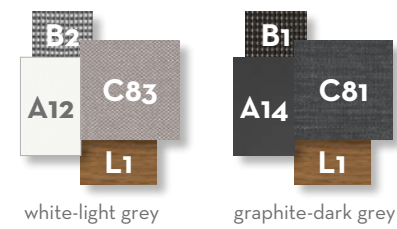

ALABAMA ALU SOFA DX / CODE: ALAALUDX

Finishing

ALABAMA ALU SOFA CX / CODE: ALAALUCX

Finishing

ALABAMA ALU SOFA SX / CODE: ALAALUSX

Finishing

ALABAMA ALU SOFA CORNER / CODE: ALAALUANG

Finishing

ALABAMA ALU SOFA / CODE: ALAALUDIV

Finishing

ALABAMA ALU LIVING ARMCHAIR / CODE: ALAALUPL

Finishing

ARGO SOFA LOVE SEAT / CODE: AGODIVLOV

Finishing

ARGO LIVING ARMCHAIR / CODE: AGOPL

Finishing

CLEO ALU SOFA CORNER / CODE: CLEALUANG

Finishing

CLEO ALU SOFA CX / CODE: CLEALUCX

Finishing

CLEO ALU LIVING ARMCHAIR / CODE: CLEALUPL

KG 22,0 | unit 1 0.70 mc | ☀️ | 🔩 | 🛠️

Finishing

white-light grey | graphite-dark grey

Finishing

warm grey | dove | antique green | ocher

OCEAN SOFA XL / CODE: OCXL

KG 35,0 | unit 1 1,51 mc | ☁️ | 🔧 | 📦

Finishing

warm grey | dove | antique green | ocher

OCEAN SOFA CX / CODE: OCCX

KG 14,0 | unit 1 0,70 mc | ☁️ | 🔧 | 📦