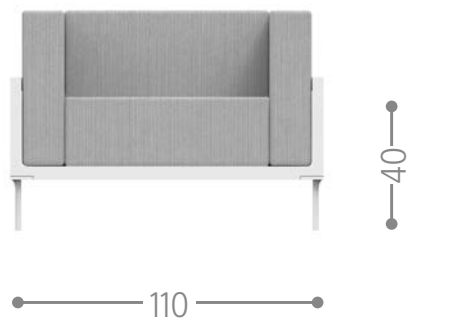

CLEO ALU SOFA CORNER / CODE: CLEALUANG

Finishing

CLEO ALU SOFA CX / CODE: CLEALUCX

Finishing

CLEO ALU LIVING ARMCHAIR / CODE: CLEALUPL

KG 22,0 | unit 1 0.70 mc | ☀️ | 🔩 | 🛠️

Finishing

white-light grey | graphite-dark grey

CLEO ALU POUF LIVING / CODE: CLEALUPUF

KG 15,0 | unit 1 0.42 mc | ☀️ | 🔩 | 🛠️

Finishing

white-light grey | graphite-dark grey

CORAL SOFA CORNER / CODE: CORANG

KG 19,0 | unit 1 0.74 mc | ☀️ | 🔩 | 🛠️

Finishing