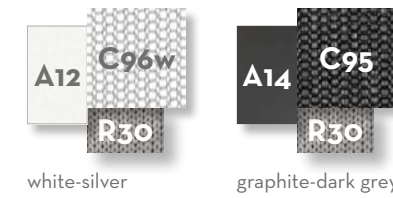

Finishing .....