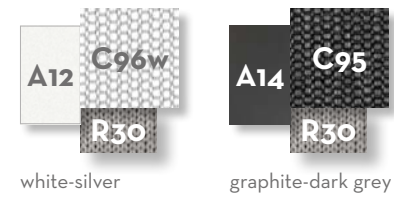

RIVIERA DIRECTOR LOUNGE CHAIR / CODE: RIVPLON

Finishing

RIVIERA OTTOMAN / CODE: RIVOTT

Finishing

SLAM SOFA / CODE: SLADIV

Finishing

SLAM SOFA SX / CODE: SLASX

Finishing