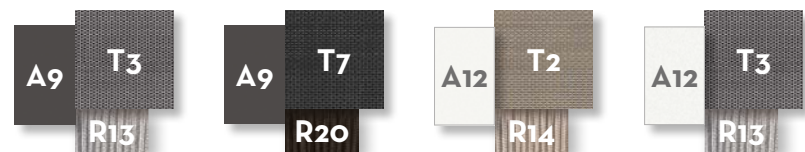

white-silver graphite-dark grey

FRAME POUF / CODE: FMEPUF

H. cushion 17 cm

Finishing

white-silver graphite-dark grey

KEY SOFA / CODE: KEYDIV

Finishing

charcoal-silver black charcoal-black white-dove white-silver black

KEY LIVING ARMCHAIR / CODE: KEYPL

Finishing

charcoal-silver black charcoal-black white-dove white-silver black

MOON ALU LOVE SEAT / CODE: MONALULOV

Finishing

white-light grey graphite-dark grey

MOON ALU LIVING ARMCHAIR / CODE: MONALUPL