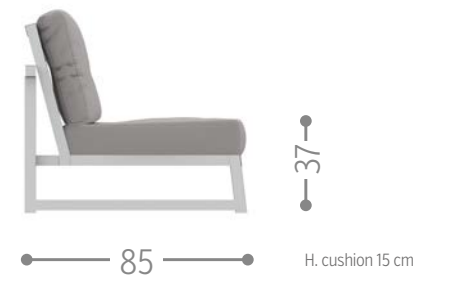

ALABAMA ALU SOFA DX / CODE: ALAALUDX

Finishing

ALABAMA ALU SOFA CX / CODE: ALAALUCX

Finishing

ALABAMA ALU SOFA SX / CODE: ALAALUSX

Finishing

ALABAMA ALU SOFA CORNER / CODE: ALAALUANG

Finishing