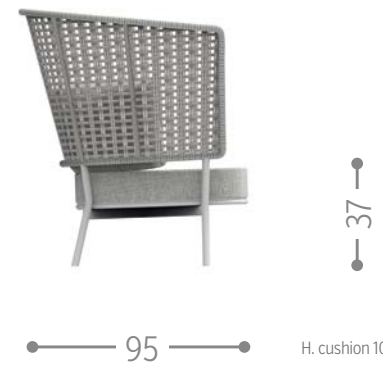

KEY LIVING ARMCHAIR / CODE: KEYPL

Finishing

charcoal-silver black charcoal-black white-dove white-silver black

MOON ALU LOVE SEAT / CODE: MONALULOV

Finishing

white-light grey graphite-dark grey

MOON ALU LIVING ARMCHAIR / CODE: MONALUPL