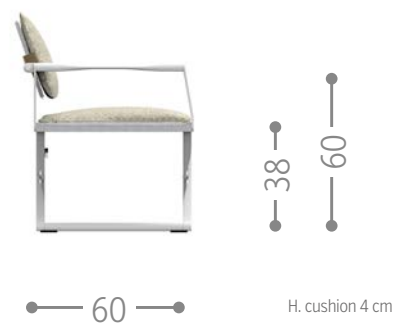

RIVIERA DIRECTOR LOUNGE CHAIR / CODE: RIVPLON