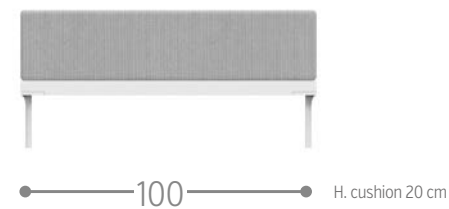

CLEO ALU SOFA CORNER / CODE: CLEALUANG

Finishing

CLEO ALU SOFA CX / CODE: CLEALUCX

Finishing

CLEO ALU LIVING ARMCHAIR / CODE: CLEALUPL

KG 22,0 | unit 1 0.70 mc | ☀️ | 🔩 | 🛠️

Finishing

white-light grey | graphite-dark grey

CLEO ALU POUF LIVING / CODE: CLEALUPUF

KG 15,0 | unit 1 0.42 mc | ☀️ | 🔩 | 🛠️

Finishing

white-light grey | graphite-dark grey

CORAL SOFA CORNER / CODE: CORANG

KG 19,0 | unit 1 0.74 mc | ☀️ | 🔩 | 🛠️

Finishing