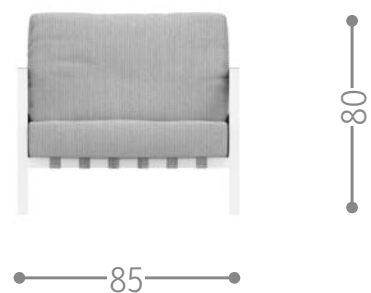

ALABAMA ALU SOFA / CODE: ALAALUDIV

Finishing

ALABAMA ALU LIVING ARMCHAIR / CODE: ALAALUPL

Finishing

ARGO SOFA LOVE SEAT / CODE: AGODIVLOV

Finishing

ARGO LIVING ARMCHAIR / CODE: AGOPL

Finishing