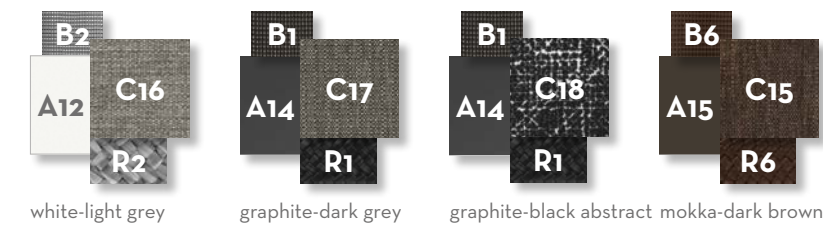

CORAL OTTOMAN / CODE: COROTT

Finishing

COTTAGE SOFA / CODE: COTDIV

Finishing

COTTAGE LOUNGE ARMCHAIR / CODE: COTPLON

Finishing

COTTAGE LIVING ARMCHAIR / CODE: COTPL

Finishing