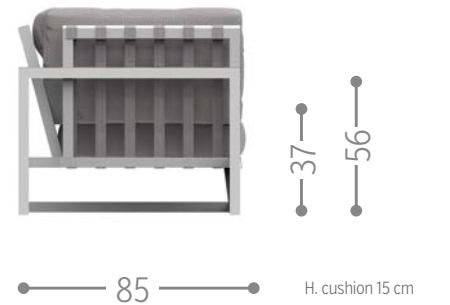

ALABAMA ALU SOFA DX / CODE: ALAALUDX

Finishing

ALABAMA ALU SOFA CX / CODE: ALAALUCX

Finishing

ALABAMA ALU SOFA SX / CODE: ALAALUSX

Finishing

ALABAMA ALU SOFA CORNER / CODE: ALAALUANG

Finishing