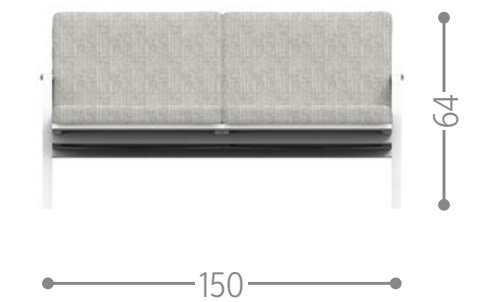

CORAL OTTOMAN / CODE: COROTT

Finishing

COTTAGE SOFA / CODE: COTDIV

Finishing

COTTAGE LOUNGE ARMCHAIR / CODE: COTPLON

Finishing

COTTAGE LIVING ARMCHAIR / CODE: COTPL

Finishing