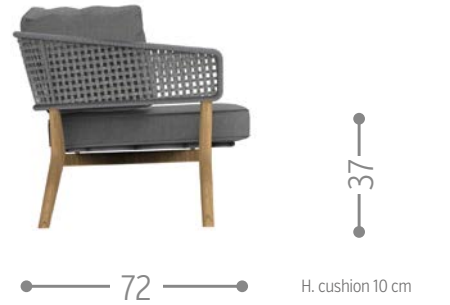

Finishing .....

A12 **C19** **R7**   **A14** **C17** **R8**
white-light grey   graphite-dark grey

MOON TEAK LIVING ARMCHAIR / CODE: MONTEKPL

Finishing .....

L9 **C12** **R12**
naturale teak-grey

MOON ALU SOFA / CODE: MONALUDIV

Finishing .....

A12 **C19** **R7**   **A14** **C17** **R8**
white-light grey   graphite-dark grey

MOON TEAK SOFA / CODE: MONTEKDIV

Finishing .....

L9 **C12** **R12**
naturale teak-grey