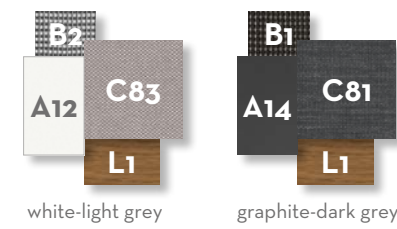

ALABAMA ALU SOFA / CODE: ALAALUDIV

Finishing

ALABAMA ALU LIVING ARMCHAIR / CODE: ALAALUPL

Finishing

ARGO SOFA LOVE SEAT / CODE: AGODIVLOV

Finishing

ARGO LIVING ARMCHAIR / CODE: AGOPL

Finishing