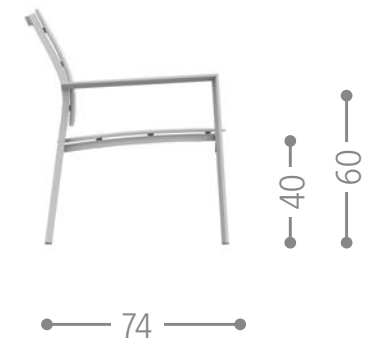

TOUCH LIVING ARMCHAIR / CODE: TUCPL