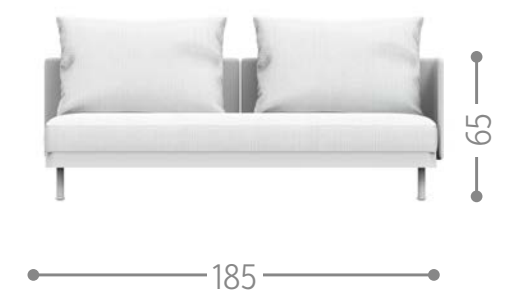

RIVIERA DIRECTOR LOUNGE CHAIR / CODE: RIVPLON

Finishing

RIVIERA OTTOMAN / CODE: RIVOTT

Finishing

SLAM SOFA / CODE: SLADIV

Finishing

SLAM SOFA SX / CODE: SLASX

Finishing