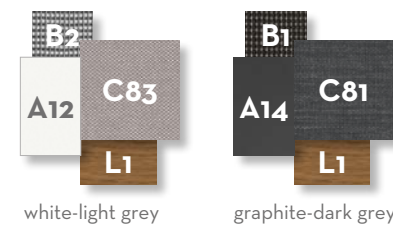

ALABAMA ALU SOFA DX / CODE: ALAALUDX

Finishing

ALABAMA ALU SOFA CX / CODE: ALAALUCX

Finishing

ALABAMA ALU SOFA SX / CODE: ALAALUSX

Finishing

ALABAMA ALU SOFA CORNER / CODE: ALAALUANG

Finishing

ALABAMA ALU SOFA / CODE: ALAALUDIV

Finishing

ALABAMA ALU LIVING ARMCHAIR / CODE: ALAALUPL

Finishing

ARGO SOFA LOVE SEAT / CODE: AGODIVLOV

Finishing

ARGO LIVING ARMCHAIR / CODE: AGOPL

Finishing

Finishing

warm grey | dove | antique green | ocher

OCEAN SOFA XL / CODE: OCXL

KG 35,0 | unit 1 1,51 mc | ☁️ | 🔧 | 📦

Finishing

warm grey | dove | antique green | ocher

OCEAN SOFA CX / CODE: OCCX

KG 14,0 | unit 1 0,70 mc | ☁️ | 🔧 | 📦