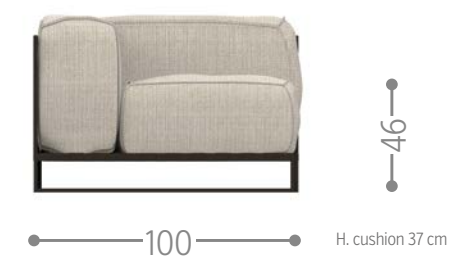

Finishing

Finishing

Finishing

Finishing