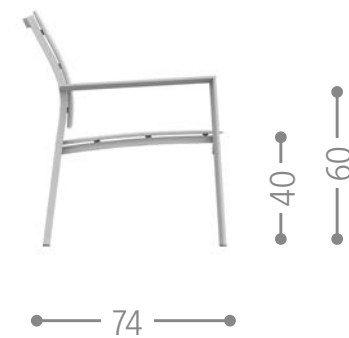

TOUCH LIVING SOFA / CODE: TUCDIV