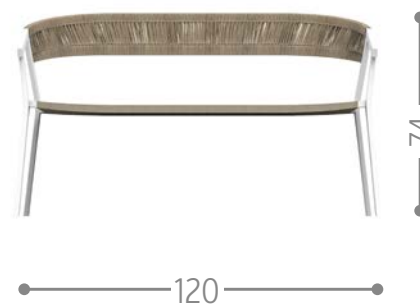

white-silver graphite-dark grey

FRAME POUF / CODE: FMEPUF

H. cushion 17 cm

Finishing

white-silver graphite-dark grey

KEY SOFA / CODE: KEYDIV

Finishing

charcoal-silver black charcoal-black white-dove white-silver black