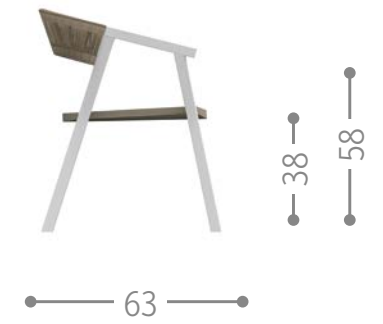

KEY LIVING ARMCHAIR / CODE: KEYPL