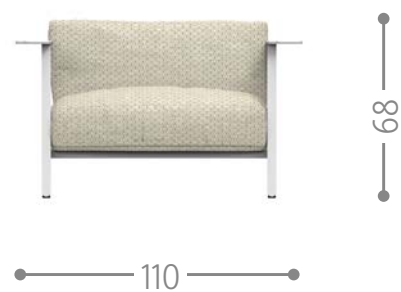

PANAMA LOUNGE ARMCHAIR / CODE: PANPLON

Finishing

PANAMA POUF / CODE: PANPOF

Finishing

RIVIERA SOFA / CODE: RIVDIV

Finishing

RIVIERA LIVING ARMCHAIR / CODE: RIVPL

Finishing