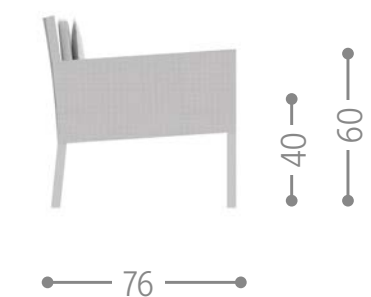

SLAM SOFA LOUNGE SX / CODE: SLALONSX

Finishing

SLAM SOFA POUF / CODE: SLAPUF

Finishing

STEP SOFA / CODE: STPDIV

Finishing

STEP LIVING ARMCHAIR / CODE: STPPL

Finishing