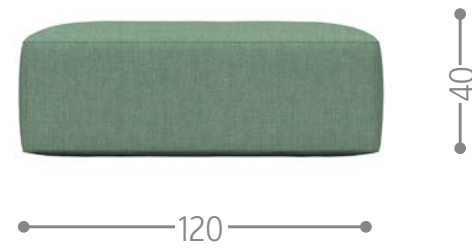

Finishing

warm grey | dove | antique green | ocher

OCEAN 65X65 / CODE: OCPUF65

KG 5,0 | unit 1 0,22 mc | ☁️ | 🔧 | 📦

Finishing

warm grey | dove | antique green | ocher

OCEAN POUF 120X95 / CODE: OCPUF120

Finishing