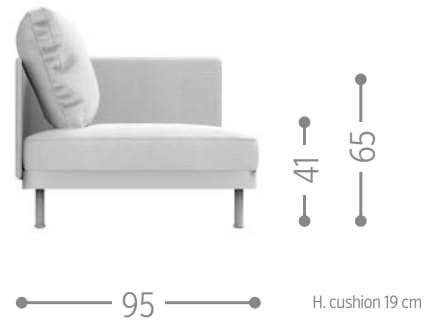

RIVIERA DIRECTOR LOUNGE CHAIR / CODE: RIVPLON

Finishing

RIVIERA OTTOMAN / CODE: RIVOTT

Finishing

SLAM SOFA / CODE: SLADIV

Finishing

SLAM SOFA SX / CODE: SLASX

Finishing