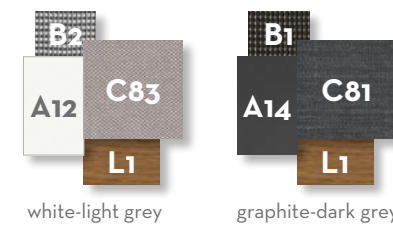

ALABAMA ALU SOFA DX / CODE: ALAALUDX

Finishing

ALABAMA ALU SOFA CX / CODE: ALAALUCX

Finishing

ALABAMA ALU SOFA SX / CODE: ALAALUSX

Finishing

ALABAMA ALU SOFA CORNER / CODE: ALAALUANG

Finishing

Finishing

warm grey | dove | antique green | ocher

OCEAN SOFA XL / CODE: OCXL

KG 35,0 | unit 1 1,51 mc | ☁️ | 🔧 | 📦

Finishing

warm grey | dove | antique green | ocher

OCEAN SOFA CX / CODE: OCCX

KG 14,0 | unit 1 0,70 mc | ☁️ | 🔧 | 📦