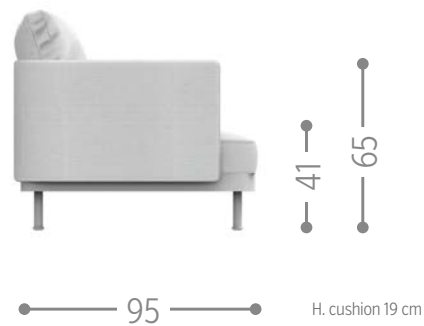

SLAM SOFA DX / CODE: SLADX