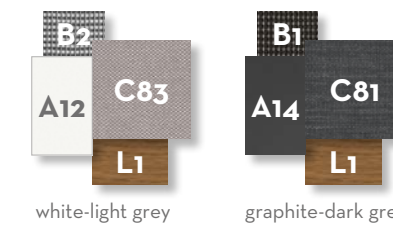

ALABAMA ALU SOFA DX / CODE: ALAALUDX

Finishing

ALABAMA ALU SOFA CX / CODE: ALAALUCX

Finishing

ALABAMA ALU SOFA SX / CODE: ALAALUSX

Finishing

ALABAMA ALU SOFA CORNER / CODE: ALAALUANG

Finishing

ALABAMA ALU SOFA / CODE: ALAALUDIV

Finishing

ALABAMA ALU LIVING ARMCHAIR / CODE: ALAALUPL

Finishing

ARGO SOFA LOVE SEAT / CODE: AGODIVLOV

Finishing

ARGO LIVING ARMCHAIR / CODE: AGOPL

Finishing

Finishing

warm grey | dove | antique green | ocher

OCEAN SOFA XL / CODE: OCXL

KG 35,0 | unit 1 1,51 mc | ☁️ | 🔧 | 📦

Finishing

warm grey | dove | antique green | ocher

OCEAN SOFA CX / CODE: OCCX

KG 14,0 | unit 1 0,70 mc | ☁️ | 🔧 | 📦