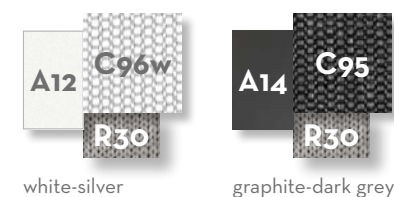

Finishing .....