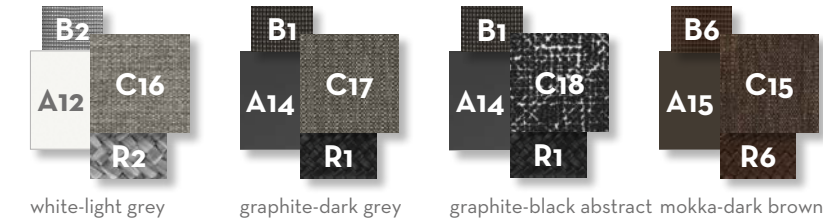

white-light grey | graphite-dark grey

CORAL SOFA CX / CODE: CORCX

KG 15,0 | unit 1 0.66 mc | ☀️ | 🔩 | 🛠️

Finishing

white-warm white | graphite-dark grey

CORAL SOFA LONGUE DX / CODE: CORLONDY

Finishing

CORAL POUF / CODE: CORPUF

Finishing

CORAL SOFA LONGUE SX / CODE: CORLONSX

Finishing

CORAL LOUNGE ARMCHAIR / CODE: CORPLON

Finishing

CORAL OTTOMAN / CODE: COROTT

Finishing

COTTAGE SOFA / CODE: COTDIV

Finishing

COTTAGE LOUNGE ARMCHAIR / CODE: COTPLON

Finishing

COTTAGE LIVING ARMCHAIR / CODE: COTPL

Finishing

DOMINO DIRECTOR LOUNGE CHAIR / CODE: DOMPLON

Finishing

white-mélange beige graphite-grey

FRAME SOFA 3 SEATER / CODE: FMEDIV3

Finishing

white-silver graphite-dark grey

FRAME SOFA 2 SEATER / CODE: FMEDIV2

Finishing

white-silver graphite-dark grey

FRAME LIVING ARMCHAIR / CODE: FMEPL

Finishing