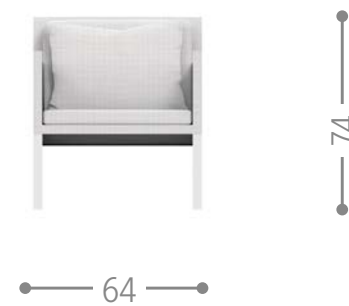

SLAM SOFA LOUNGE SX / CODE: SLALONSX

Finishing

SLAM SOFA POUF / CODE: SLAPUF

Finishing

STEP SOFA / CODE: STPDIV

Finishing

STEP LIVING ARMCHAIR / CODE: STPPL

Finishing