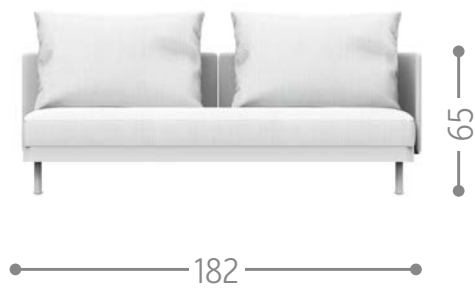

RIVIERA DIRECTOR LOUNGE CHAIR / CODE: RIVPLON

Finishing

RIVIERA OTTOMAN / CODE: RIVOTT

Finishing

SLAM SOFA / CODE: SLADIV

Finishing

SLAM SOFA SX / CODE: SLASX

Finishing