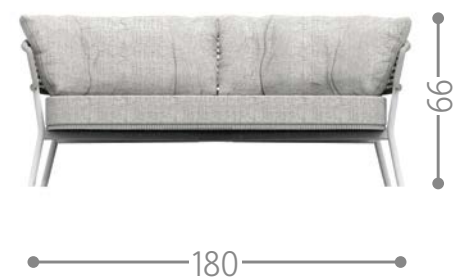

Finishing

A12 **C19** **R7** **A14** **C17** **R8**
 white-light grey graphite-dark grey

MOON TEAK SOFA / CODE: MONTEKDIV

Finishing

L9 **C12** **R12**
 naturale teak-grey

OCEAN SOFA CORNER / CODE: OCANG

KG 20,0 | unit 1 0,70 mc | ☁️ | 🔧 | 📦