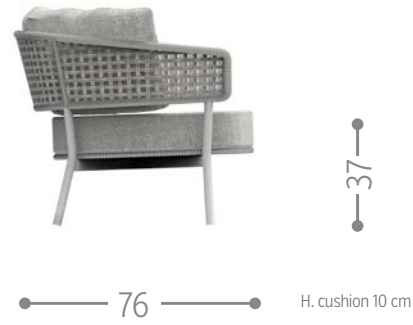

KEY LIVING ARMCHAIR / CODE: KEYPL

Finishing

charcoal-silver black charcoal-black white-dove white-silver black

MOON ALU LOVE SEAT / CODE: MONALULOV

Finishing

white-light grey graphite-dark grey

MOON ALU LIVING ARMCHAIR / CODE: MONALUPL