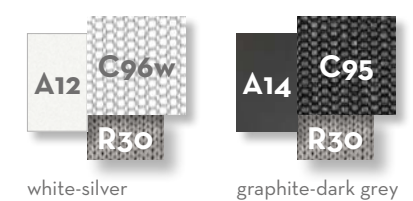

RIVIERA LIVING ARMCHAIR / CODE: RIVPL

Finishing

RIVIERA DIRECTOR LOUNGE CHAIR / CODE: RIVPLON

Finishing

RIVIERA OTTOMAN / CODE: RIVOTT

Finishing

SLAM SOFA / CODE: SLADIV

Finishing