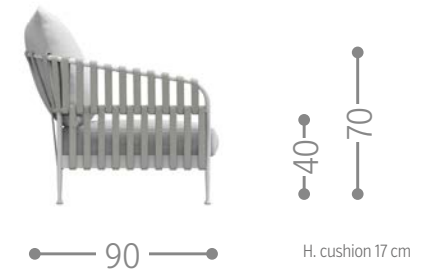

FRAME SOFA 3 SEATER / CODE: FMEDIV3

Finishing

white-silver graphite-dark grey

FRAME SOFA 2 SEATER / CODE: FMEDIV2

Finishing

white-silver graphite-dark grey

FRAME LIVING ARMCHAIR / CODE: FMEPL

Finishing