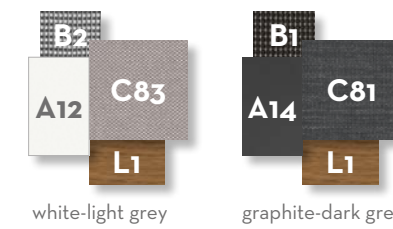

ALABAMA ALU SOFA DX / CODE: ALAALUDX

Finishing

ALABAMA ALU SOFA CX / CODE: ALAALUCX

Finishing

ALABAMA ALU SOFA SX / CODE: ALAALUSX

Finishing

ALABAMA ALU SOFA CORNER / CODE: ALAALUANG

Finishing

ALABAMA ALU SOFA / CODE: ALAALUDIV

Finishing

ALABAMA ALU LIVING ARMCHAIR / CODE: ALAALUPL

Finishing

ARGO SOFA LOVE SEAT / CODE: AGODIVLOV

Finishing

ARGO LIVING ARMCHAIR / CODE: AGOPL

Finishing

Finishing

warm grey | dove | antique green | ocher

OCEAN SOFA XL / CODE: OCXL

KG 35,0 | unit 1 1,51 mc | ☁️ | 🔧 | 📦

Finishing

warm grey | dove | antique green | ocher

OCEAN SOFA CX / CODE: OCCX

KG 14,0 | unit 1 0,70 mc | ☁️ | 🔧 | 📦

Finishing

warm grey | dove | antique green | ocher

OCEAN 65X65 / CODE: OCPUF65

KG 5,0 | unit 1 0,22 mc | ☁️ | 🔧 | 📦

Finishing

warm grey | dove | antique green | ocher

OCEAN POUF 120X95 / CODE: OCPUF120

Finishing