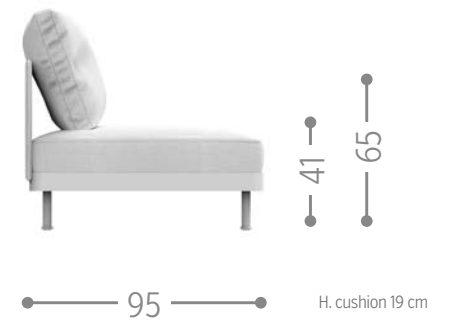

SLAM SOFA CX / CODE: SLACX