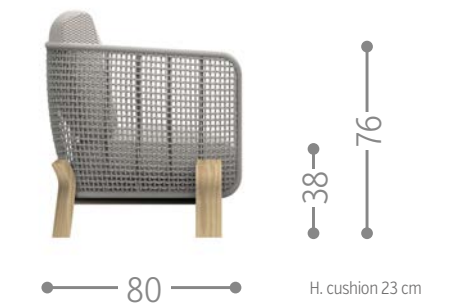

ALABAMA ALU SOFA / CODE: ALAALUDIV

Finishing

ALABAMA ALU LIVING ARMCHAIR / CODE: ALAALUPL

Finishing

ARGO SOFA LOVE SEAT / CODE: AGODIVLOV

Finishing

ARGO LIVING ARMCHAIR / CODE: AGOPL

Finishing