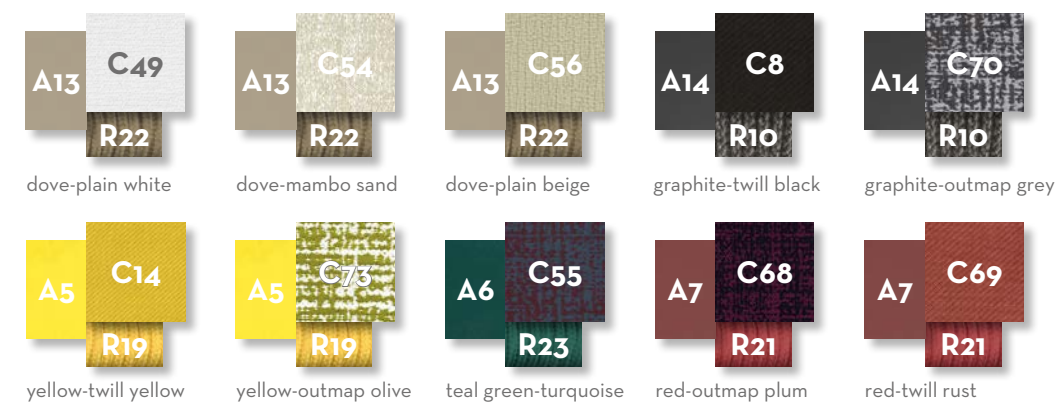

Finishing

warm grey | dove | antique green | ocher

OCEAN SOFA XL / CODE: OCXL

KG 35,0 | unit 1 1,51 mc | ☁️ | 🔧 | 📦

Finishing

warm grey | dove | antique green | ocher

OCEAN SOFA CX / CODE: OCCX

KG 14,0 | unit 1 0,70 mc | ☁️ | 🔧 | 📦

Finishing

warm grey | dove | antique green | ocher

OCEAN 65X65 / CODE: OCPUF65

KG 5,0 | unit 1 0,22 mc | ☁️ | 🔧 | 📦

Finishing

warm grey | dove | antique green | ocher

OCEAN POUF 120X95 / CODE: OCPUF120

Finishing

OCEAN SOFA CX / CODE: OCCX

Finishing

PANAMA SOFA LOVE SEAT / CODE: PANLOV

Finishing

PANAMA LIVING ARMCHAIR / CODE: PANPL

Finishing

PANAMA LOUNGE SOFA / CODE: PANDIVLON

Finishing