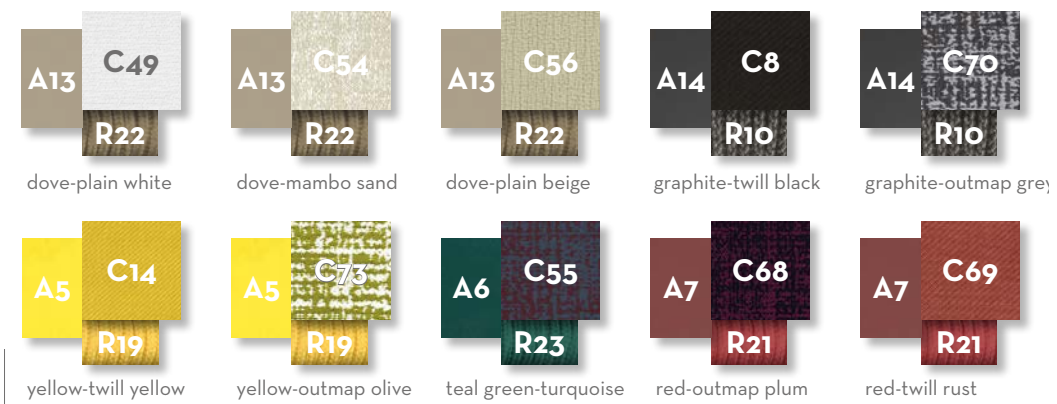

PANAMA LOUNGE SOFA / CODE: PANDIVLON

Finishing

PANAMA LOUNGE ARMCHAIR / CODE: PANPLON

Finishing

PANAMA POUF / CODE: PANPOF

Finishing

RIVIERA SOFA / CODE: RIVDIV

Finishing