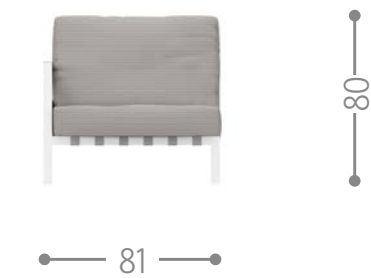

ALABAMA ALU SOFA DX / CODE: ALAALUDX

Finishing

ALABAMA ALU SOFA CX / CODE: ALAALUCX

Finishing

ALABAMA ALU SOFA SX / CODE: ALAALUSX

Finishing

ALABAMA ALU SOFA CORNER / CODE: ALAALUANG

Finishing