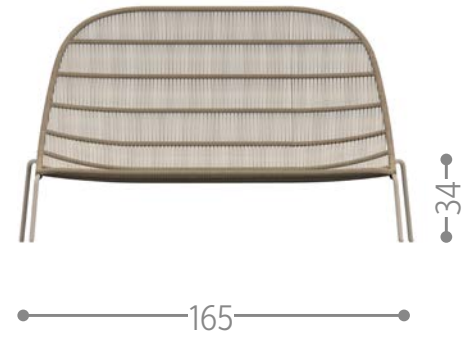

OCEAN SOFA CX / CODE: OCCX

Finishing

PANAMA SOFA LOVE SEAT / CODE: PANLOV

Finishing

PANAMA LIVING ARMCHAIR / CODE: PANPL

Finishing

PANAMA LOUNGE SOFA / CODE: PANDIVLON

Finishing