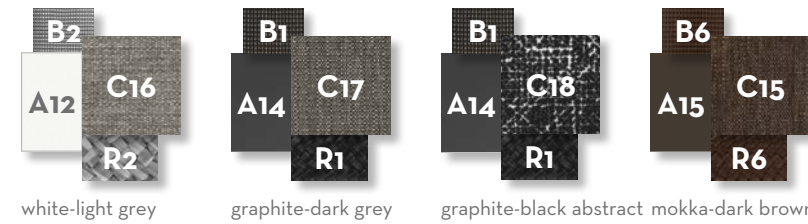

CORAL OTTOMAN / CODE: COROTT

Finishing

COTTAGE SOFA / CODE: COTDIV

Finishing

COTTAGE LOUNGE ARMCHAIR / CODE: COTPLON

Finishing

COTTAGE LIVING ARMCHAIR / CODE: COTPL

Finishing