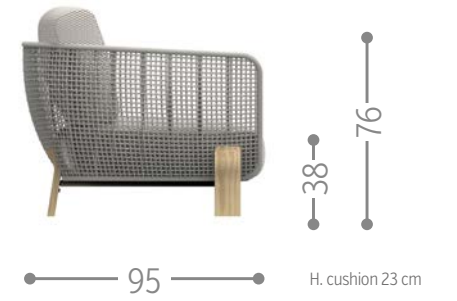

ALABAMA ALU SOFA / CODE: ALAALUDIV

Finishing

ALABAMA ALU LIVING ARMCHAIR / CODE: ALAALUPL

Finishing

ARGO SOFA LOVE SEAT / CODE: AGODIVLOV

Finishing

ARGO LIVING ARMCHAIR / CODE: AGOPL

Finishing