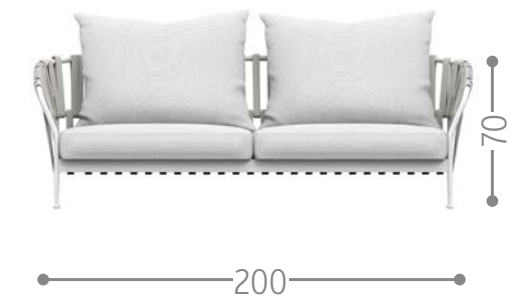

Finishing .....

white-silver graphite-dark grey