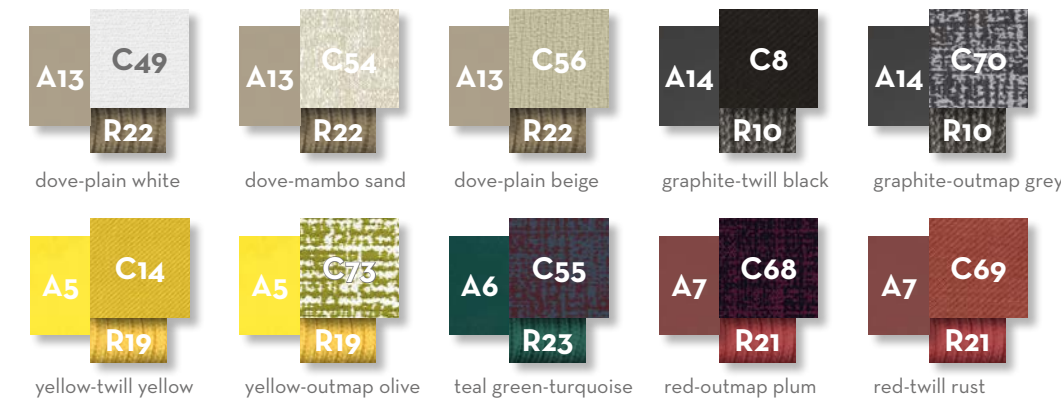

Finishing

warm grey | dove | antique green | ocher

OCEAN 65X65 / CODE: OCPUF65

KG 5,0 | unit 1 0,22 mc | ☁️ | 🔧 | 📦

Finishing

warm grey | dove | antique green | ocher

OCEAN POUF 120X95 / CODE: OCPUF120

Finishing

PANAMA LOUNGE ARMCHAIR / CODE: PANPLON

Finishing

PANAMA POUF / CODE: PANPOF

Finishing

RIVIERA SOFA / CODE: RIVDIV

Finishing

RIVIERA LIVING ARMCHAIR / CODE: RIVPL

Finishing