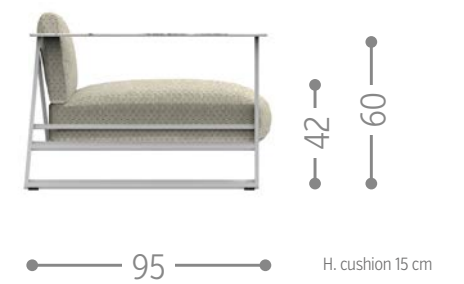

PANAMA LOUNGE ARMCHAIR / CODE: PANPLON

Finishing

PANAMA POUF / CODE: PANPOF

Finishing

RIVIERA SOFA / CODE: RIVDIV

Finishing

RIVIERA LIVING ARMCHAIR / CODE: RIVPL

Finishing