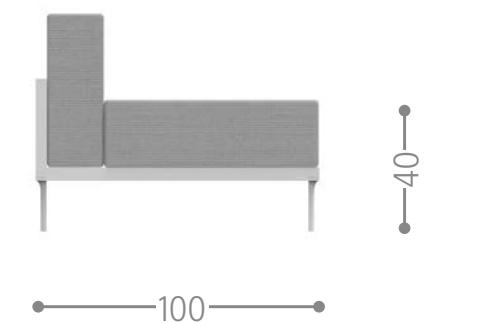

CLEO ALU SOFA CORNER / CODE: CLEALUANG

Finishing

CLEO ALU SOFA CX / CODE: CLEALUCX

Finishing

CLEO ALU LIVING ARMCHAIR / CODE: CLEALUPL

KG 22,0 | unit 1 0.70 mc | ☀️ | 🔩 | 🛠️

Finishing

white-light grey | graphite-dark grey