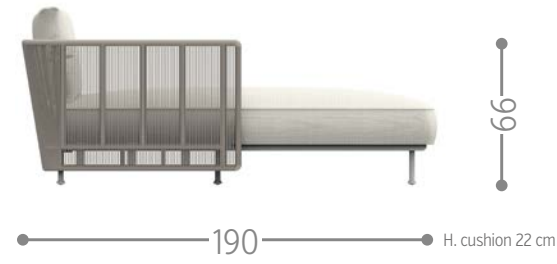

CORAL SOFA LONGUE DX / CODE: CORLONDY