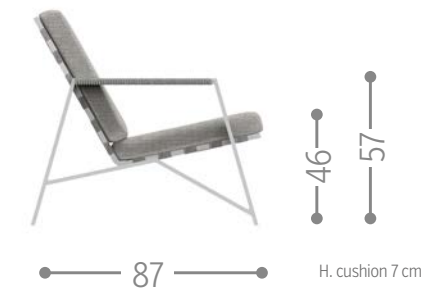

Finishing

COTTAGE LOUNGE ARMCHAIR / CODE: COTPLON

Finishing

COTTAGE LIVING ARMCHAIR / CODE: COTPL

Finishing

DOMINO DIRECTOR LOUNGE CHAIR / CODE: DOMPLON

Finishing

white-mélange beige graphite-grey