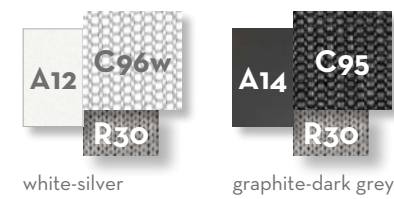

SLAM SOFA CX / CODE: SLACX

Finishing

SLAM SOFA DX / CODE: SLADX

Finishing

SLAM SOFA CORNER / CODE: SLAANG

Finishing

SLAM SOFA LOUNGE DX / CODE: SLALONDX

Finishing