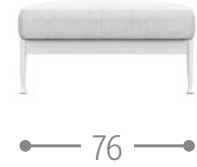

FRAME SOFA 3 SEATER / CODE: FMEDIV3

Finishing

white-silver graphite-dark grey

FRAME SOFA 2 SEATER / CODE: FMEDIV2

Finishing

white-silver graphite-dark grey

FRAME LIVING ARMCHAIR / CODE: FMEPL

Finishing

white-silver graphite-dark grey

FRAME POUF / CODE: FMEPUF

H. cushion 17 cm

Finishing

white-silver graphite-dark grey

KEY SOFA / CODE: KEYDIV

Finishing

charcoal-silver black charcoal-black white-dove white-silver black