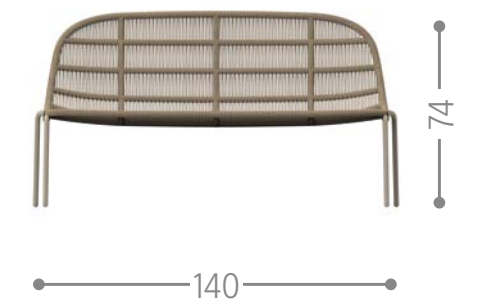

OCEAN SOFA CX / CODE: OCCX

Finishing

PANAMA SOFA LOVE SEAT / CODE: PANLOV

Finishing

PANAMA LIVING ARMCHAIR / CODE: PANPL

Finishing

PANAMA LOUNGE SOFA / CODE: PANDIVLON

Finishing