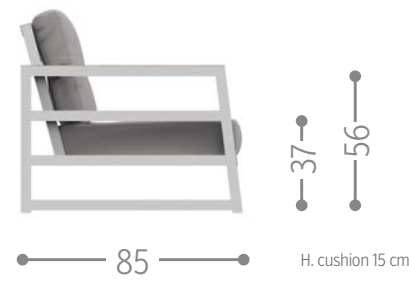

ALABAMA ALU SOFA / CODE: ALAALUDIV