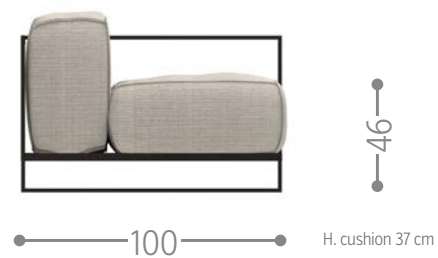

Finishing

Finishing

Finishing

Finishing