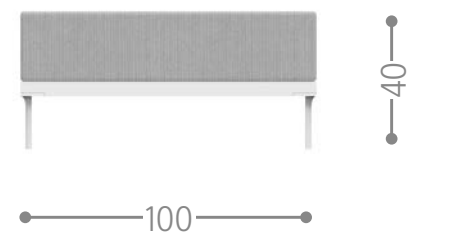

CLEO ALU POUF LIVING / CODE: CLEALUPUF

KG 15,0 | unit 1 0.42 mc | ☀️ | 🔩 | 🛠️

Finishing

white-light grey | graphite-dark grey

CORAL SOFA CORNER / CODE: CORANG

KG 19,0 | unit 1 0.74 mc | ☀️ | 🔩 | 🛠️

Finishing