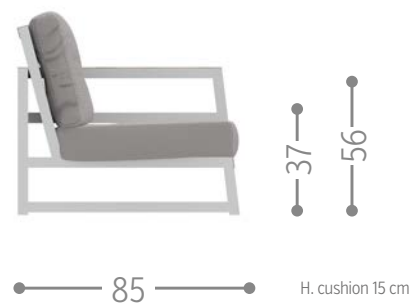

ALABAMA ALU SOFA DX / CODE: ALAALUDX

Finishing

ALABAMA ALU SOFA CX / CODE: ALAALUCX

Finishing

ALABAMA ALU SOFA SX / CODE: ALAALUSX

Finishing

ALABAMA ALU SOFA CORNER / CODE: ALAALUANG

Finishing