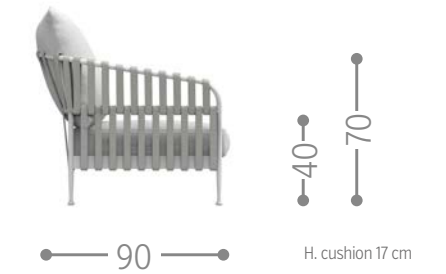

FRAME SOFA 3 SEATER / CODE: FMEDIV3

Finishing

white-silver graphite-dark grey

FRAME SOFA 2 SEATER / CODE: FMEDIV2

Finishing

white-silver graphite-dark grey

FRAME LIVING ARMCHAIR / CODE: FMEPL

Finishing