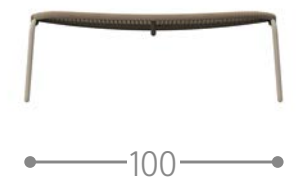

PANAMA POUF / CODE: PANPOF