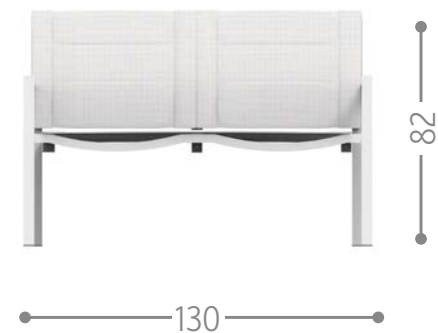

STEP LIVING ARMCHAIR / CODE: STPPL

Finishing

TOUCH LIVING SOFA / CODE: TUCDIV

Finishing

TOUCH LIVING ARMCHAIR / CODE: TUCPL

Finishing