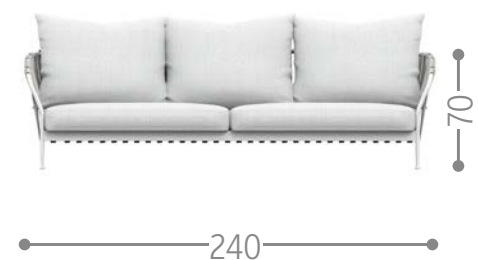

FRAME SOFA 3 SEATER / CODE: FMEDIV3

Finishing

white-silver graphite-dark grey

FRAME SOFA 2 SEATER / CODE: FMEDIV2

Finishing

white-silver graphite-dark grey

FRAME LIVING ARMCHAIR / CODE: FMEPL

Finishing