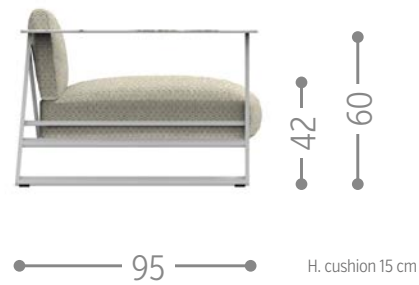

PANAMA LOUNGE ARMCHAIR / CODE: PANPLON

Finishing

PANAMA POUF / CODE: PANPOF

Finishing

RIVIERA SOFA / CODE: RIVDIV

Finishing

RIVIERA LIVING ARMCHAIR / CODE: RIVPL

Finishing