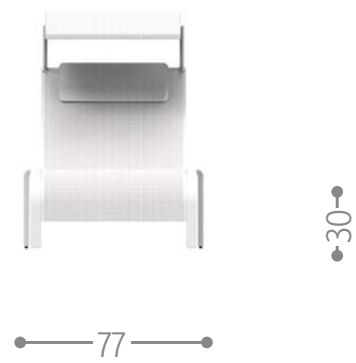

195

Finishing .....

MOON TEAK SUNBED / CODE: MONTEKLET