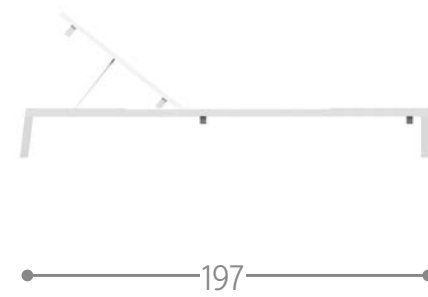

ALABAMA SUNBED / CODE: ALAALULET

Finishing

white-white graphite-silver black

ARGO SUNBED / CODE: AGOLET

Finishing

palissandro white-beige natural white-beige natural / dark grey natural / blue

BREEZ 2.0 SUNBED / CODE: BR2LET