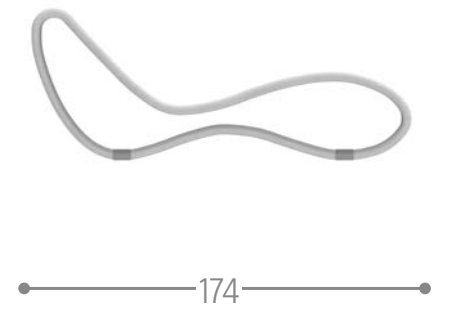

ALABAMA SUNBED / CODE: ALAALULET

Finishing

white-white graphite-silver black

ARGO SUNBED / CODE: AGOLET

Finishing

palissandro white-beige natural white-beige natural / dark grey natural / blue

BREEZ 2.0 SUNBED / CODE: BR2LET

Finishing

white

BREEZ SUNBED / CODE: BRLE

Finishing

white-white graphite-white dove-white

CASILDA SUNBED / CODE: CASILET

Finishing

CLEO ALU SUNBED / CODE: CLEALULET

white-light grey graphite-dark grey

27

150

H. cushion 7 cm

CLIFF SUNBED / CODE: CLILET

200

Finishing

beige beige-green dark grey