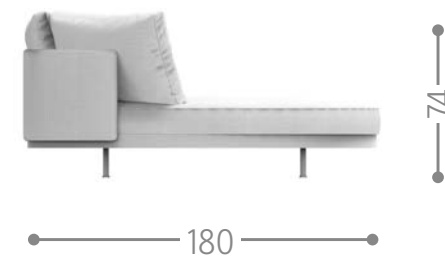

Finishing

PANAMA DAYBED / CODE: PANDAB

Finishing

RIVIERA SUNBED / CODE: RIVLET

Finishing

RIVIERA DECK CHAIR / CODE: RIVDEC

Finishing

SLAM SUNBED / CODE: SLALET

Finishing

SLAM DAYBED / CODE: SLABED

Finishing

STEP SUNBED / CODE: STPLET

Finishing