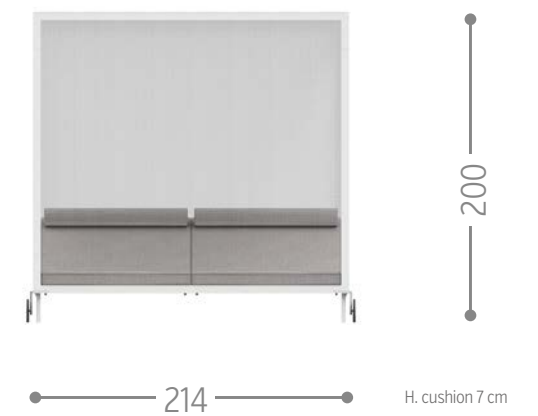

CASILDA SUNBED / CODE: CASILET

Finishing

CLEO ALU SUNBED / CODE: CLEALULET

Finishing

CASILDA DAYBED / CODE: CASIBED

Finishing

CLEO ALU DAYBED / CODE: CLEALUBED

Finishing