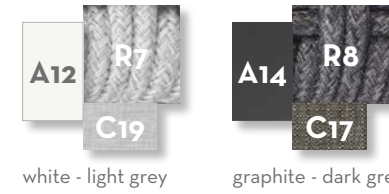

ALABAMA SUNBED / CODE: ALAALULET

Finishing

white-white graphite-silver black

ARGO SUNBED / CODE: AGOLET

Finishing

palissandro white-beige natural white-beige natural / dark grey natural / blue

BREEZ 2.0 SUNBED / CODE: BR2LET

Finishing

white

BREEZ SUNBED / CODE: BRLE

Finishing

white-white graphite-white dove-white

CASILDA SUNBED / CODE: CASILET

Finishing

CLEO ALU SUNBED / CODE: CLEALULET

Finishing

MOON ALU SUNBED / CODE: MONALULET

KG 24,0 | unit 2 0.82 mc | ☀️ ☁️ 🌀 🪛 🔌 🗑️

200

Finishing

MILO SUNBED / CODE: MLOALULET

KG 9,0 | unit 2 0.80 mc | ☀️ ☁️ 🪛 🔌 🗑️

195