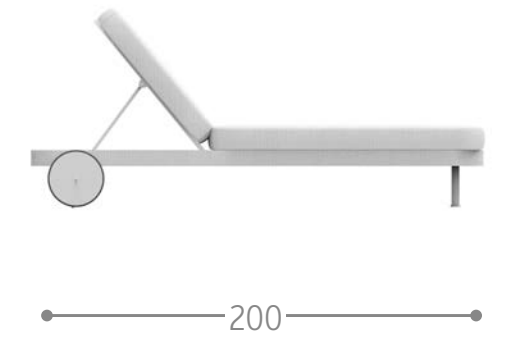

Finishing

PANAMA DAYBED / CODE: PANDAB

Finishing

RIVIERA SUNBED / CODE: RIVLET

Finishing

RIVIERA DECK CHAIR / CODE: RIVDEC

Finishing

SLAM SUNBED / CODE: SLALET