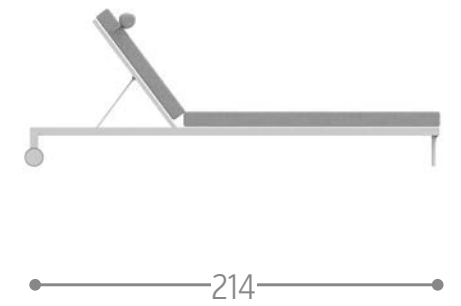

Finishing

white

BREEZ SUNBED / CODE: BRLE

Finishing

white-white graphite-white dove-white

CASILDA SUNBED / CODE: CASILET

Finishing

CLEO ALU SUNBED / CODE: CLEALULET