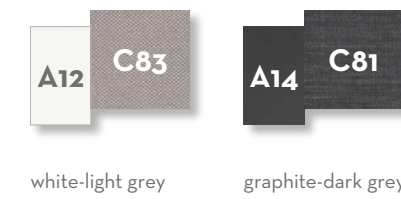

ALABAMA SUNBED / CODE: ALAALULET

Finishing

white-white graphite-silver black

ARGO SUNBED / CODE: AGOLET

Finishing

palissandro white-beige natural white-beige natural / dark grey natural / blue

BREEZ 2.0 SUNBED / CODE: BR2LET

Finishing

white

BREEZ SUNBED / CODE: BRLE

Finishing

white-white graphite-white dove-white

CASILDA SUNBED / CODE: CASILET

Finishing

CLEO ALU SUNBED / CODE: CLEALULET

Finishing

CASILDA DAYBED / CODE: CASIBED

Finishing

CLEO ALU DAYBED / CODE: CLEALUBED

Finishing

CLEO ALU DOUBLE SUNBED / CODE: CLEALULET2

205

Finishing

white-light grey graphite-dark grey

27

150

H. cushion 7 cm

CLIFF SUNBED / CODE: CLILET

200

Finishing

beige beige-green dark grey