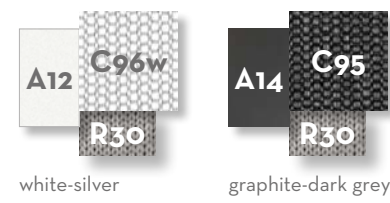

ALABAMA SUNBED / CODE: ALAALULET

Finishing

white-white graphite-silver black

ARGO SUNBED / CODE: AGOLET

Finishing

palissandro white-beige natural white-beige natural / dark grey natural / blue

BREEZ 2.0 SUNBED / CODE: BR2LET

Finishing

white

BREEZ SUNBED / CODE: BRLE

Finishing

white-white graphite-white dove-white

CASILDA SUNBED / CODE: CASILET

Finishing

CLEO ALU SUNBED / CODE: CLEALULET

Finishing

PANAMA DAYBED / CODE: PANDAB

Finishing

RIVIERA SUNBED / CODE: RIVLET

Finishing

RIVIERA DECK CHAIR / CODE: RIVDEC

Finishing

SLAM SUNBED / CODE: SLALET

Finishing

SLAM DAYBED / CODE: SLABED

Finishing

STEP SUNBED / CODE: STPLET

Finishing