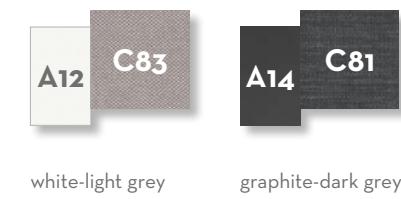

ALABAMA SUNBED / CODE: ALAALULET

Finishing

white-white graphite-silver black

ARGO SUNBED / CODE: AGOLET

Finishing

palissandro white-beige natural white-beige natural / dark grey natural / blue

BREEZ 2.0 SUNBED / CODE: BR2LET

Finishing

white

BREEZ SUNBED / CODE: BRLE

Finishing

white-white graphite-white dove-white

CASILDA SUNBED / CODE: CASILET

Finishing

CLEO ALU SUNBED / CODE: CLEALULET

Finishing

CASILDA DAYBED / CODE: CASIBED

Finishing

CLEO ALU DAYBED / CODE: CLEALUBED

Finishing

CLEO ALU DOUBLE SUNBED / CODE: CLEALULET2

205

Finishing

white-light grey graphite-dark grey

27

150

H. cushion 7 cm

CLIFF SUNBED / CODE: CLILET

200

Finishing

beige beige-green dark grey