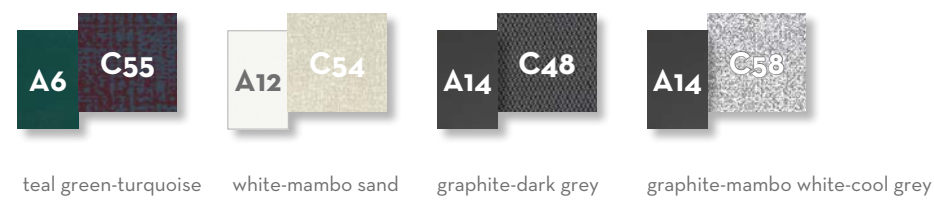

ALABAMA SUNBED / CODE: ALAALULET

Finishing

white-white graphite-silver black

ARGO SUNBED / CODE: AGOLET

Finishing

palissandro white-beige natural white-beige natural / dark grey natural / blue

BREEZ 2.0 SUNBED / CODE: BR2LET

90

H. cushion 7 cm

CORAL SUNBED / CODE: CORLET

200

Finishing

white-light grey graphite-dark grey

26

82

Finishing

92

34
H. cushion 8 cm

CRUISE ALU SUNBED / CODE: CRUALULET

200

Finishing

90

30
H. cushion 8 cm