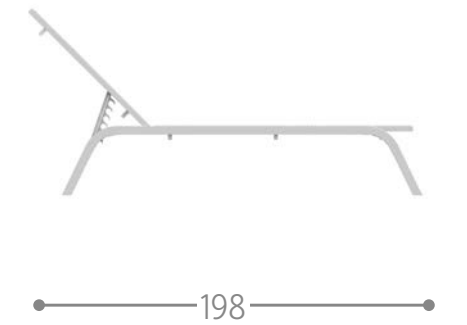

Finishing

SLAM DAYBED / CODE: SLABED

Finishing

STEP SUNBED / CODE: STPLET

Finishing