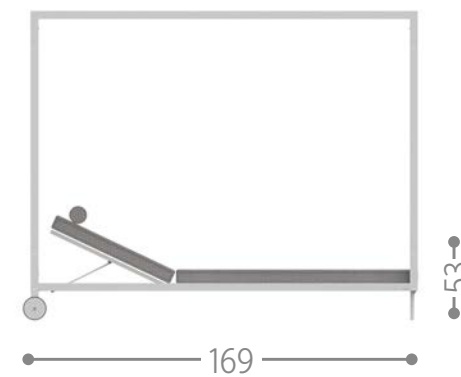

CLEO ALU DAYBED / CODE: CLEALUBED