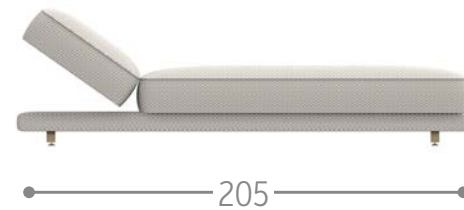

ALABAMA SUNBED / CODE: ALAALULET

Finishing

white-white graphite-silver black

ARGO SUNBED / CODE: AGOLET

Finishing

palissandro white-beige natural white-beige natural / dark grey natural / blue

BREEZ 2.0 SUNBED / CODE: BR2LET

Finishing

white

BREEZ SUNBED / CODE: BRLE

Finishing

white-white graphite-white dove-white

CASILDA SUNBED / CODE: CASILET

Finishing

CLEO ALU SUNBED / CODE: CLEALULET

Finishing

CASILDA DAYBED / CODE: CASIBED

Finishing

CLEO ALU DAYBED / CODE: CLEALUBED

Finishing

CLEO ALU DOUBLE SUNBED / CODE: CLEALULET2

205

Finishing

white-light grey graphite-dark grey

27

150

H. cushion 7 cm

CLIFF SUNBED / CODE: CLILET

200

Finishing

beige beige-green dark grey