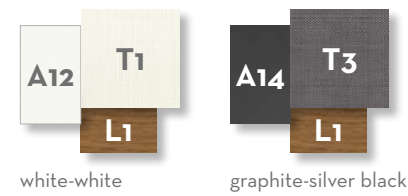

ALABAMA SUNBED / CODE: ALAALULET

Finishing

white-white graphite-silver black

ARGO SUNBED / CODE: AGOLET

Finishing

palissandro white-beige natural white-beige natural / dark grey natural / blue

BREEZ 2.0 SUNBED / CODE: BR2LET

Finishing

white

BREEZ SUNBED / CODE: BRLE

Finishing

white-white graphite-white dove-white

CASILDA SUNBED / CODE: CASILET

Finishing

CLEO ALU SUNBED / CODE: CLEALULET

Finishing

CASILDA DAYBED / CODE: CASIBED

Finishing

CLEO ALU DAYBED / CODE: CLEALUBED

Finishing

CLEO ALU DOUBLE SUNBED / CODE: CLEALULET2

205

Finishing