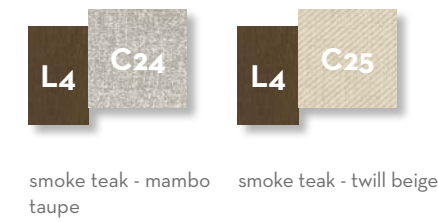

COTTAGE SUNBED / CODE: COTLET

198

Finishing

78

39
H. cushion 7 cm

CRUISE TEAK SUNBED / CODE: CRULLET

208

Finishing

92

34
H. cushion 8 cm

CRUISE ALU SUNBED / CODE: CRUALULET

200

Finishing

90

30
H. cushion 8 cm

DOMINO SUNBED / CODE: DOMLET

204

Finishing

70

45
H. cushion 5 cm