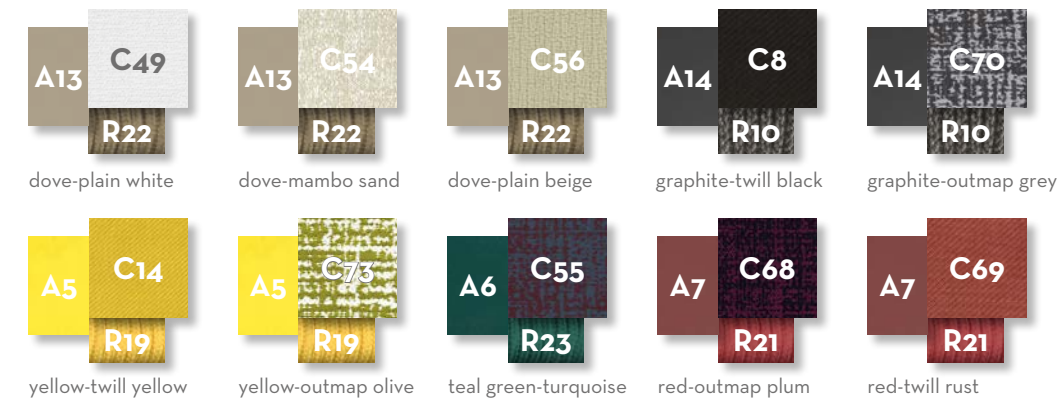

ALABAMA SUNBED / CODE: ALAALULET

Finishing

white-white graphite-silver black

ARGO SUNBED / CODE: AGOLET

Finishing

palissandro white-beige natural white-beige natural / dark grey natural / blue

BREEZ 2.0 SUNBED / CODE: BR2LET

Finishing

MOON TEAK SUNBED / CODE: MONTEKLET

KG 20,0 | unit 1 0.62 mc | ☀️ ☁️ 🪛 🔌 🗑️

200

Finishing

PANAMA SUNBED / CODE: PANLET

Finishing

PANAMA LIVING RELAX ARMCHAIR / CODE: PANLIVREX

Finishing

PANAMA DAYBED / CODE: PANDAB

Finishing

RIVIERA SUNBED / CODE: RIVLET

Finishing

RIVIERA DECK CHAIR / CODE: RIVDEC

Finishing

SLAM SUNBED / CODE: SLALET

Finishing

SLAM DAYBED / CODE: SLABED

Finishing

STEP SUNBED / CODE: STPLET

Finishing