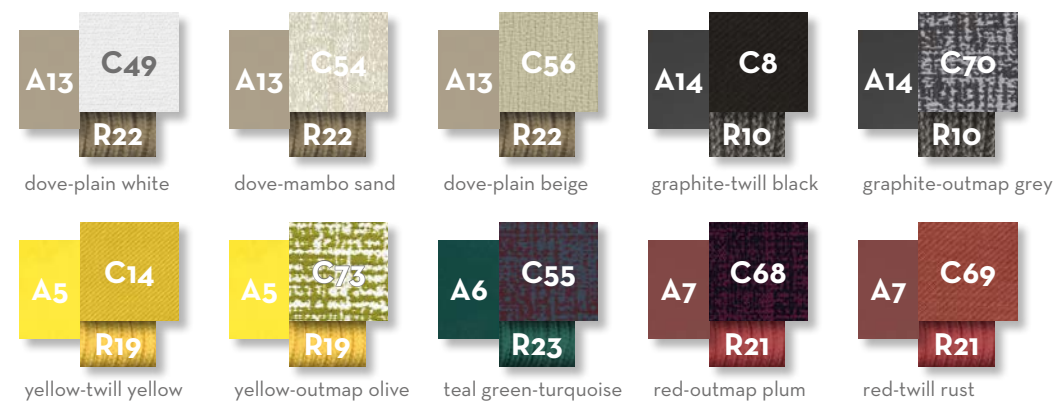

ALABAMA SUNBED / CODE: ALAALULET

Finishing

white-white graphite-silver black

ARGO SUNBED / CODE: AGOLET

Finishing

palissandro white-beige natural white-beige natural / dark grey natural / blue

BREEZ 2.0 SUNBED / CODE: BR2LET

Finishing

MOON TEAK SUNBED / CODE: MONTEKLET

KG 20,0 | unit 1 0.62 mc | ☀️ ☁️ 🪛 🔌 🗑️

200

Finishing

PANAMA SUNBED / CODE: PANLET

Finishing

PANAMA LIVING RELAX ARMCHAIR / CODE: PANLIVREX

Finishing

PANAMA DAYBED / CODE: PANDAB

Finishing

RIVIERA SUNBED / CODE: RIVLET

Finishing

RIVIERA DECK CHAIR / CODE: RIVDEC

Finishing

SLAM SUNBED / CODE: SLALET

Finishing

SLAM DAYBED / CODE: SLABED

Finishing

STEP SUNBED / CODE: STPLET

Finishing