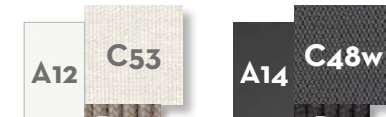

36

90

H. cushion 36 cm

CLEO TEAK SUNBED / CODE: CLELET

206

Finishing

teak natural teak dark grey ecru bronze mambo white snowy white/light blue snowy

27

90

H. cushion 7 cm

CORAL SUNBED / CODE: CORLET

200

Finishing

white-light grey graphite-dark grey

26

82