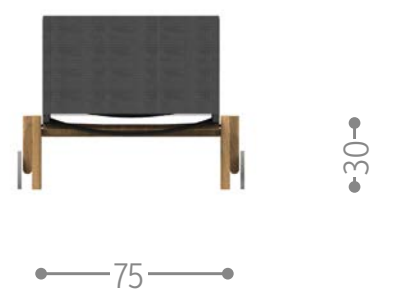

Finishing

MOON TEAK SUNBED / CODE: MONTEKLET

KG 20,0 | unit 1 0.62 mc | ☀️ ☁️ 🪛 🔌 🗑️

200

Finishing

PANAMA SUNBED / CODE: PANLET

Finishing

PANAMA LIVING RELAX ARMCHAIR / CODE: PANLIVREX

Finishing

PANAMA DAYBED / CODE: PANDAB

Finishing

RIVIERA SUNBED / CODE: RIVLET

Finishing

RIVIERA DECK CHAIR / CODE: RIVDEC

Finishing

SLAM SUNBED / CODE: SLALET