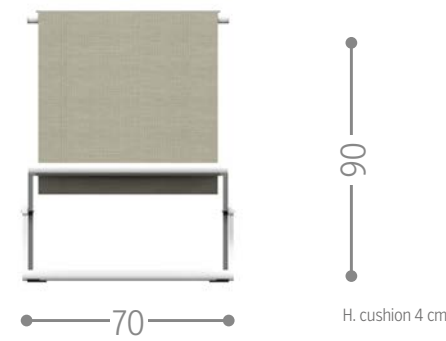

Finishing

PANAMA DAYBED / CODE: PANDAB

Finishing

RIVIERA SUNBED / CODE: RIVLET

Finishing

RIVIERA DECK CHAIR / CODE: RIVDEC

Finishing

SLAM SUNBED / CODE: SLALET

Finishing

SLAM DAYBED / CODE: SLABED

Finishing

STEP SUNBED / CODE: STPLET

Finishing