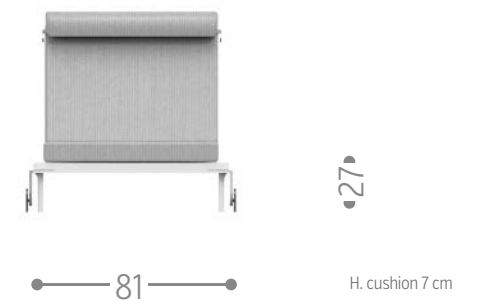

ALABAMA SUNBED / CODE: ALAALULET

Finishing

white-white graphite-silver black

ARGO SUNBED / CODE: AGOLET

Finishing

palissandro white-beige natural white-beige natural / dark grey natural / blue

BREEZ 2.0 SUNBED / CODE: BR2LET

Finishing

white

BREEZ SUNBED / CODE: BRLE

Finishing

white-white graphite-white dove-white

CASILDA SUNBED / CODE: CASILET

Finishing

CLEO ALU SUNBED / CODE: CLEALULET

Finishing

CASILDA DAYBED / CODE: CASIBED

Finishing

CLEO ALU DAYBED / CODE: CLEALUBED

Finishing

CLEO ALU DOUBLE SUNBED / CODE: CLEALULET2

205

Finishing

white-light grey graphite-dark grey

27

150

H. cushion 7 cm

CLIFF SUNBED / CODE: CLILET

200

Finishing

beige beige-green dark grey