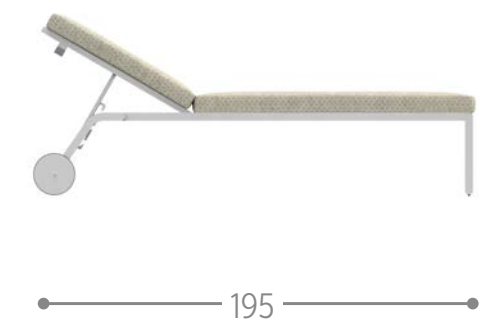

Finishing

PANAMA DAYBED / CODE: PANDAB

Finishing

RIVIERA SUNBED / CODE: RIVLET

Finishing

RIVIERA DECK CHAIR / CODE: RIVDEC

Finishing

SLAM SUNBED / CODE: SLALET

Finishing

SLAM DAYBED / CODE: SLABED

Finishing

STEP SUNBED / CODE: STPLET

Finishing