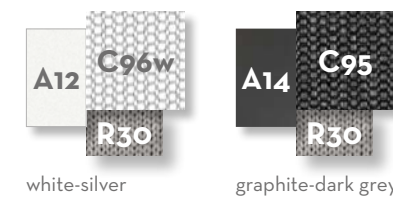

ALABAMA SUNBED / CODE: ALAALULET

Finishing

white-white graphite-silver black

ARGO SUNBED / CODE: AGOLET

Finishing

palissandro white-beige natural white-beige natural / dark grey natural / blue

BREEZ 2.0 SUNBED / CODE: BR2LET

Finishing

white

BREEZ SUNBED / CODE: BRLE

Finishing

white-white graphite-white dove-white

CASILDA SUNBED / CODE: CASILET

Finishing

CLEO ALU SUNBED / CODE: CLEALULET

Finishing

PANAMA DAYBED / CODE: PANDAB

Finishing

RIVIERA SUNBED / CODE: RIVLET

Finishing

RIVIERA DECK CHAIR / CODE: RIVDEC

Finishing

SLAM SUNBED / CODE: SLALET

Finishing

SLAM DAYBED / CODE: SLABED

Finishing

STEP SUNBED / CODE: STPLET

Finishing