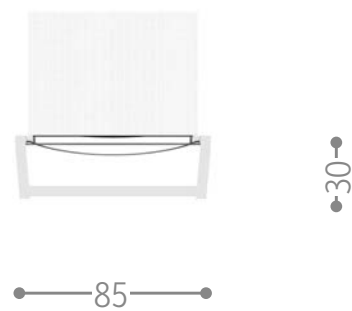

ALABAMA SUNBED / CODE: ALAALULET

Finishing

white-white graphite-silver black

ARGO SUNBED / CODE: AGOLET

Finishing

palissandro white-beige natural white-beige natural / dark grey natural / blue

BREEZ 2.0 SUNBED / CODE: BR2LET