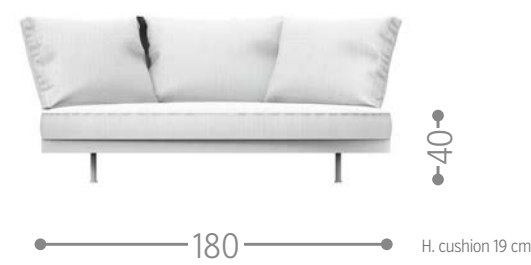

Finishing

PANAMA DAYBED / CODE: PANDAB

Finishing

RIVIERA SUNBED / CODE: RIVLET

Finishing

RIVIERA DECK CHAIR / CODE: RIVDEC

Finishing

SLAM SUNBED / CODE: SLALET

Finishing

SLAM DAYBED / CODE: SLABED

Finishing

STEP SUNBED / CODE: STPLET

Finishing