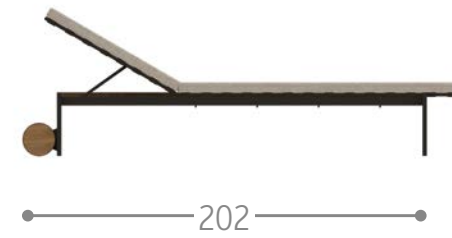

ALABAMA SUNBED / CODE: ALAALULET

Finishing

white-white graphite-silver black

ARGO SUNBED / CODE: AGOLET

Finishing

palissandro white-beige natural white-beige natural / dark grey natural / blue

BREEZ 2.0 SUNBED / CODE: BR2LET

Finishing

white

BREEZ SUNBED / CODE: BRLE

Finishing

white-white graphite-white dove-white

CASILDA SUNBED / CODE: CASILET

Finishing

CLEO ALU SUNBED / CODE: CLEALULET

Finishing

CASILDA DAYBED / CODE: CASIBED

Finishing

CLEO ALU DAYBED / CODE: CLEALUBED

Finishing

CLEO ALU DOUBLE SUNBED / CODE: CLEALULET2

205

Finishing

white-light grey graphite-dark grey

27

150

H. cushion 7 cm

CLIFF SUNBED / CODE: CLILET

200

Finishing

beige beige-green dark grey