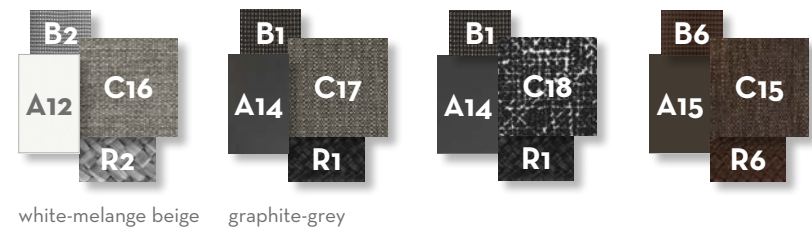

COTTAGE SUNBED / CODE: COTLET

198

Finishing

78

39
H. cushion 7 cm

CRUISE TEAK SUNBED / CODE: CRULLET

208

Finishing

92

34
H. cushion 8 cm

CRUISE ALU SUNBED / CODE: CRUALULET

200

Finishing

90

30
H. cushion 8 cm

DOMINO SUNBED / CODE: DOMLET

204

Finishing

70

45
H. cushion 5 cm