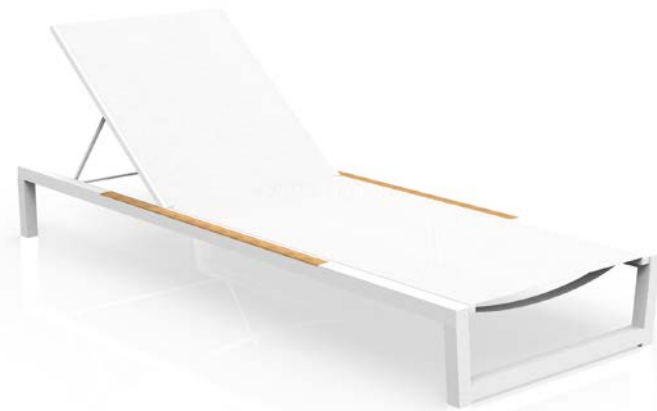

ALABAMA SUNBED / CODE: ALAALULET

Finishing

white-white graphite-silver black

ARGO SUNBED / CODE: AGOLET

Finishing

palissandro white-beige natural white-beige natural / dark grey natural / blue

BREEZ 2.0 SUNBED / CODE: BR2LET

Finishing

white

BREEZ SUNBED / CODE: BRLE

Finishing

white-white graphite-white dove-white

CASILDA SUNBED / CODE: CASILET

Finishing

CLEO ALU SUNBED / CODE: CLEALULET

white-light grey graphite-dark grey

27

150

H. cushion 7 cm

CLIFF SUNBED / CODE: CLILET

200

Finishing

beige beige-green dark grey