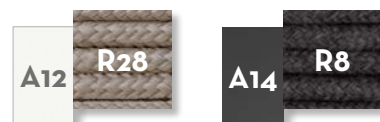

POUF / CODE: CORPUF

Width	Depth	Height	H. cushion
90	90	41	22

LOUNGE ARMCHAIR / CODE: CORPLON

Width	Depth	Height	H. seat
77	86	74	37

OTTOMAN / CODE: COROTT

Width 62 | Depth 43 | Height 32

COFFEE TABLE 120x80 / CODE: CORTC120

Width 120 | Depth 80 | Height 40

COFFEE TABLE 100x100 / CODE: CORTC100

Width 100 | Depth 100 | Height 30

SIDE TABLE / CODE: CORTL

Width 57 | Depth 35 | Height 60

SUNBED / CODE: CORLET

Width 200 | Depth 82 | Height 30 | H. cushion 8