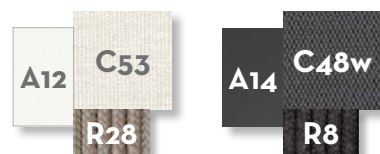

Width 120 | Depth 80 | Height 40

COFFEE TABLE 100x100 / CODE: CORTC100

Width 100 | Depth 100 | Height 30

SIDE TABLE / CODE: CORTL

Width 57 | Depth 35 | Height 60

SUNBED / CODE: CORLET

Width 200 | Depth 82 | Height 30 | H. cushion 8