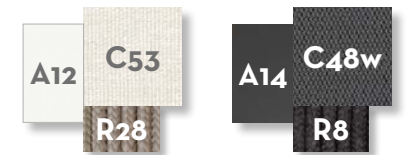

POUF / CODE: CORPUF

Width	Depth	Height	H. cushion
90	90	41	22

LOUNGE ARMCHAIR / CODE: CORPLON

Width	Depth	Height	H. seat
77	86	74	37

OTTOMAN / CODE: COROTT

Width 62 | Depth 43 | Height 32

COFFEE TABLE 120x80 / CODE: CORTC120

Width 120 | Depth 80 | Height 40

COFFEE TABLE 100x100 / CODE: CORTC100

Width 100 | Depth 100 | Height 30

SIDE TABLE / CODE: CORTL

Width 57 | Depth 35 | Height 60

SUNBED / CODE: CORLET

Width 200 | Depth 82 | Height 30 | H. cushion 8