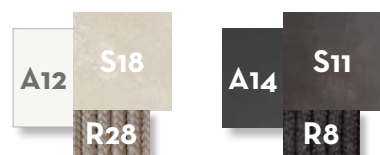

POUF / CODE: CORPUF

Width	Depth	Height	H. cushion
90	90	41	22

LOUNGE ARMCHAIR / CODE: CORPLON

Width	Depth	Height	H. seat
77	86	74	37

OTTOMAN / CODE: COROTT

Width 62 | Depth 43 | Height 32

COFFEE TABLE 120x80 / CODE: CORTC120

Width 120 | Depth 80 | Height 40

COFFEE TABLE 100x100 / CODE: CORTC100

Width 100 | Depth 100 | Height 30

SIDE TABLE / CODE: CORTL

Width 57 | Depth 35 | Height 60

SUNBED / CODE: CORLET

Width 200 | Depth 82 | Height 30 | H. cushion 8