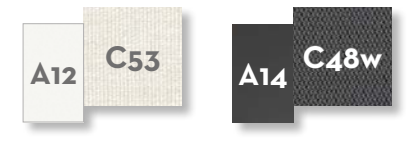

mélange beige

peach

blue ice

dark grey

warm white

SOFA CORNER / CODE: CORANG

Width	Depth	Height	H. seat	H. cushion
101	101	66	41	22

SOFA CX / CODE: CORCX

Width	Depth	Height	H. seat	H. cushion
90	101	66	41	22

SOFA LONGUE DX / CODE: CORLONDx

Width	Depth	Height	H. seat	H. cushion
101	190	66	41	22

SOFA LONGUE SX / CODE: CORLONSX

Width	Depth	Height	H. seat	H. cushion
101	190	66	41	22

POUF / CODE: CORPUF

Width	Depth	Height	H. cushion
90	90	41	22

LOUNGE ARMCHAIR / CODE: CORPLON

Width	Depth	Height	H. seat
77	86	74	37

OTTOMAN / CODE: COROTT

Width 62 | Depth 43 | Height 32

COFFEE TABLE 120x80 / CODE: CORTC120