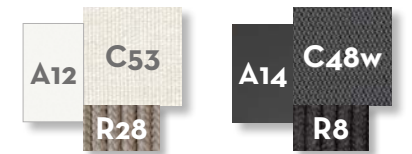

mélange beige

peach

blue ice

dark grey

warm white

SOFA CORNER / CODE: CORANG

Width	Depth	Height	H. seat	H. cushion
101	101	66	41	22

SOFA CX / CODE: CORCX

Width	Depth	Height	H. seat	H. cushion
90	101	66	41	22

SOFA LONGUE DX / CODE: CORLONDx

Width	Depth	Height	H. seat	H. cushion
101	190	66	41	22

SOFA LONGUE SX / CODE: CORLONSX

Width	Depth	Height	H. seat	H. cushion
101	190	66	41	22

POUF / CODE: CORPUF

Width	Depth	Height	H. cushion
90	90	41	22

LOUNGE ARMCHAIR / CODE: CORPLON

Width	Depth	Height	H. seat
77	86	74	37

OTTOMAN / CODE: COROTT

Width 62 | Depth 43 | Height 32

COFFEE TABLE 120x80 / CODE: CORTC120